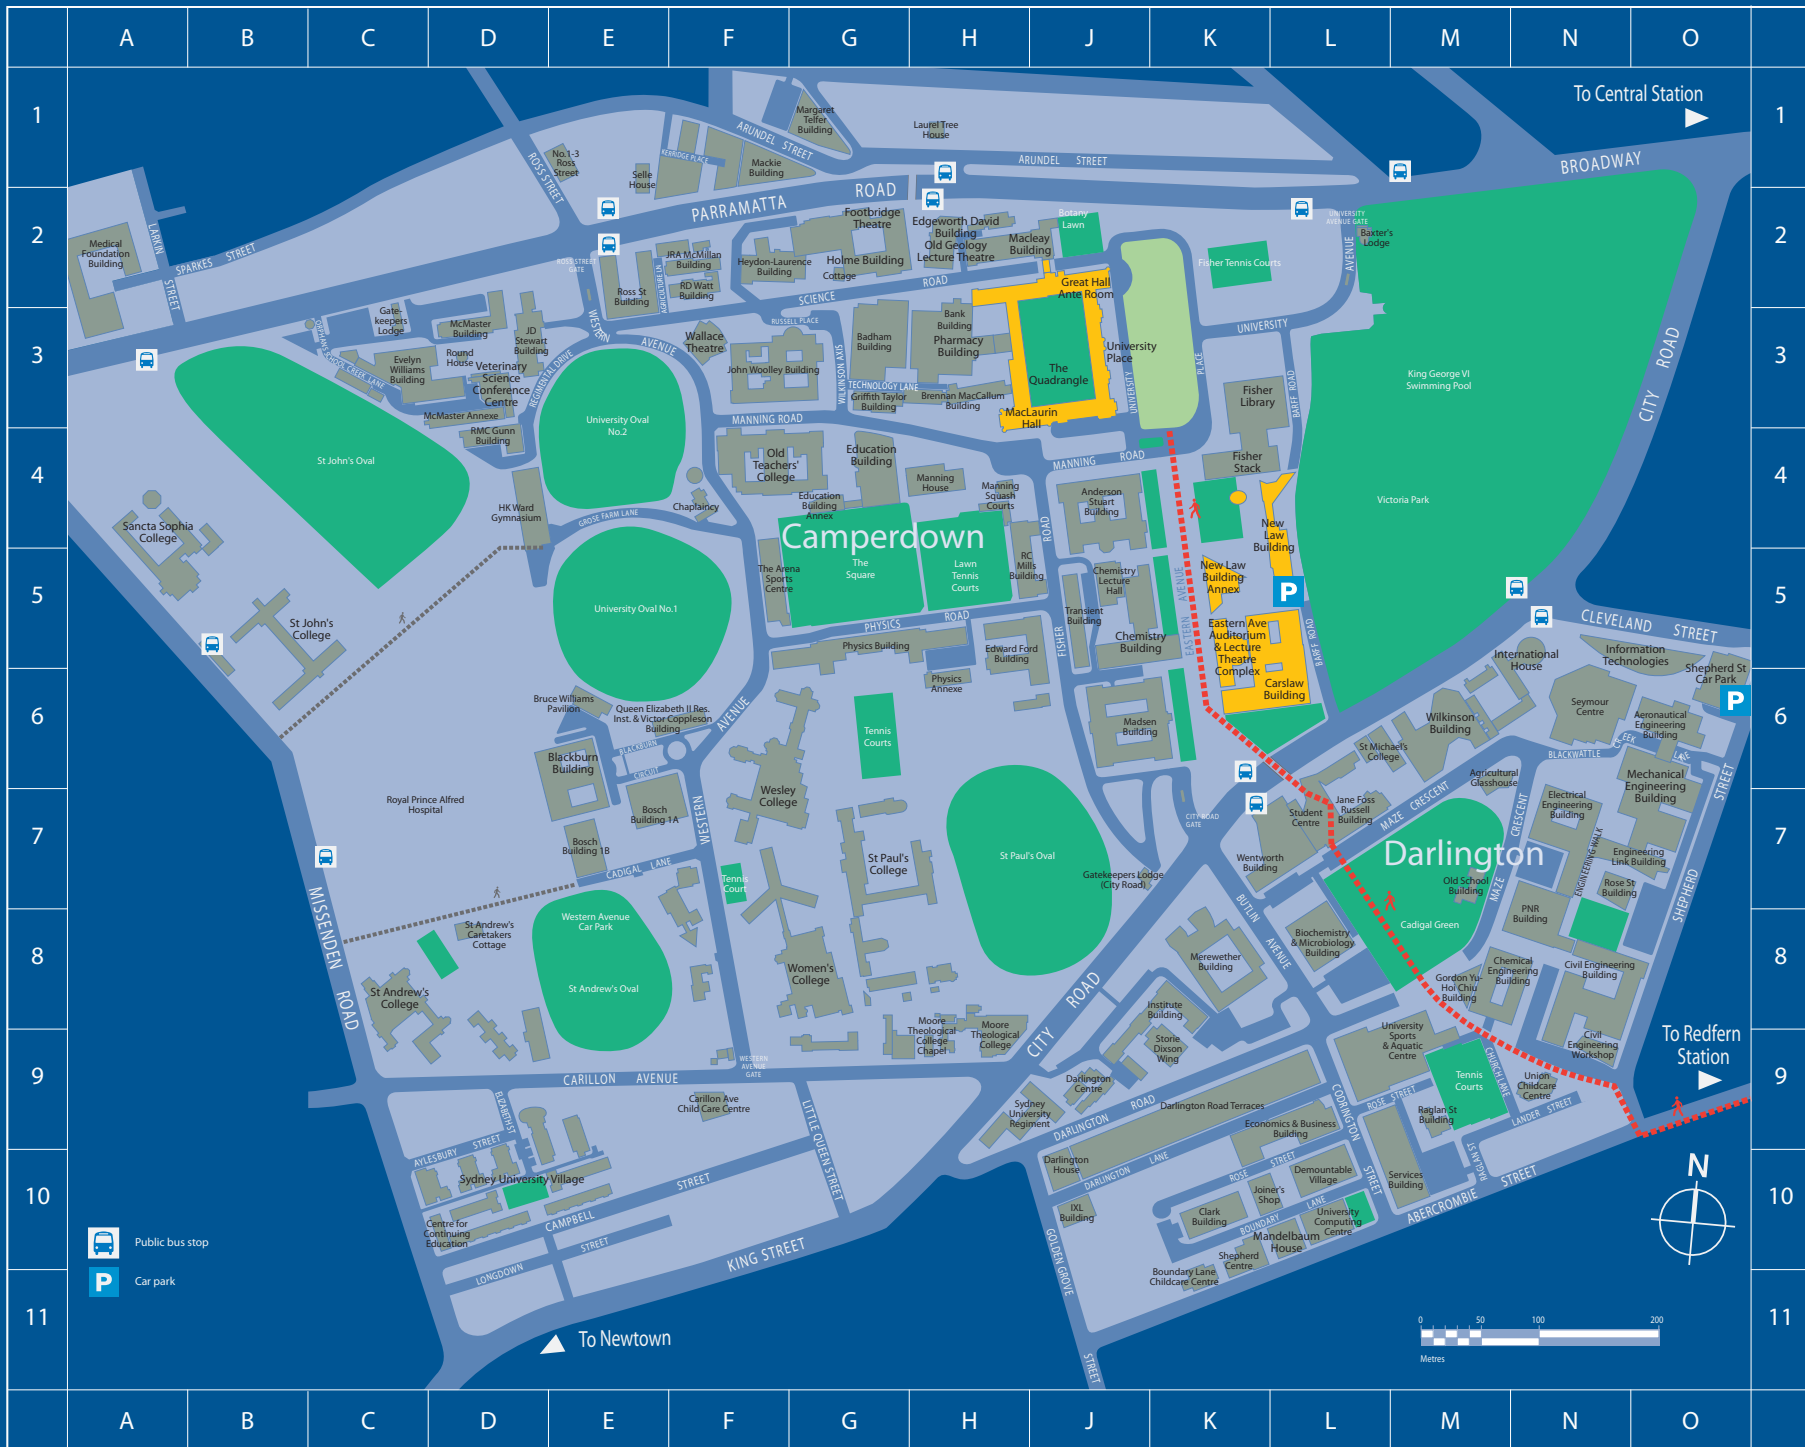

THE UNIVERSITY OF SYDNEY – CAMPERDOWN AND DARLINGTON CAMPUS MAP

Public bus stop
 Car park

▲ To Newtown

▶ To Central Station

▶ To Redfern Station