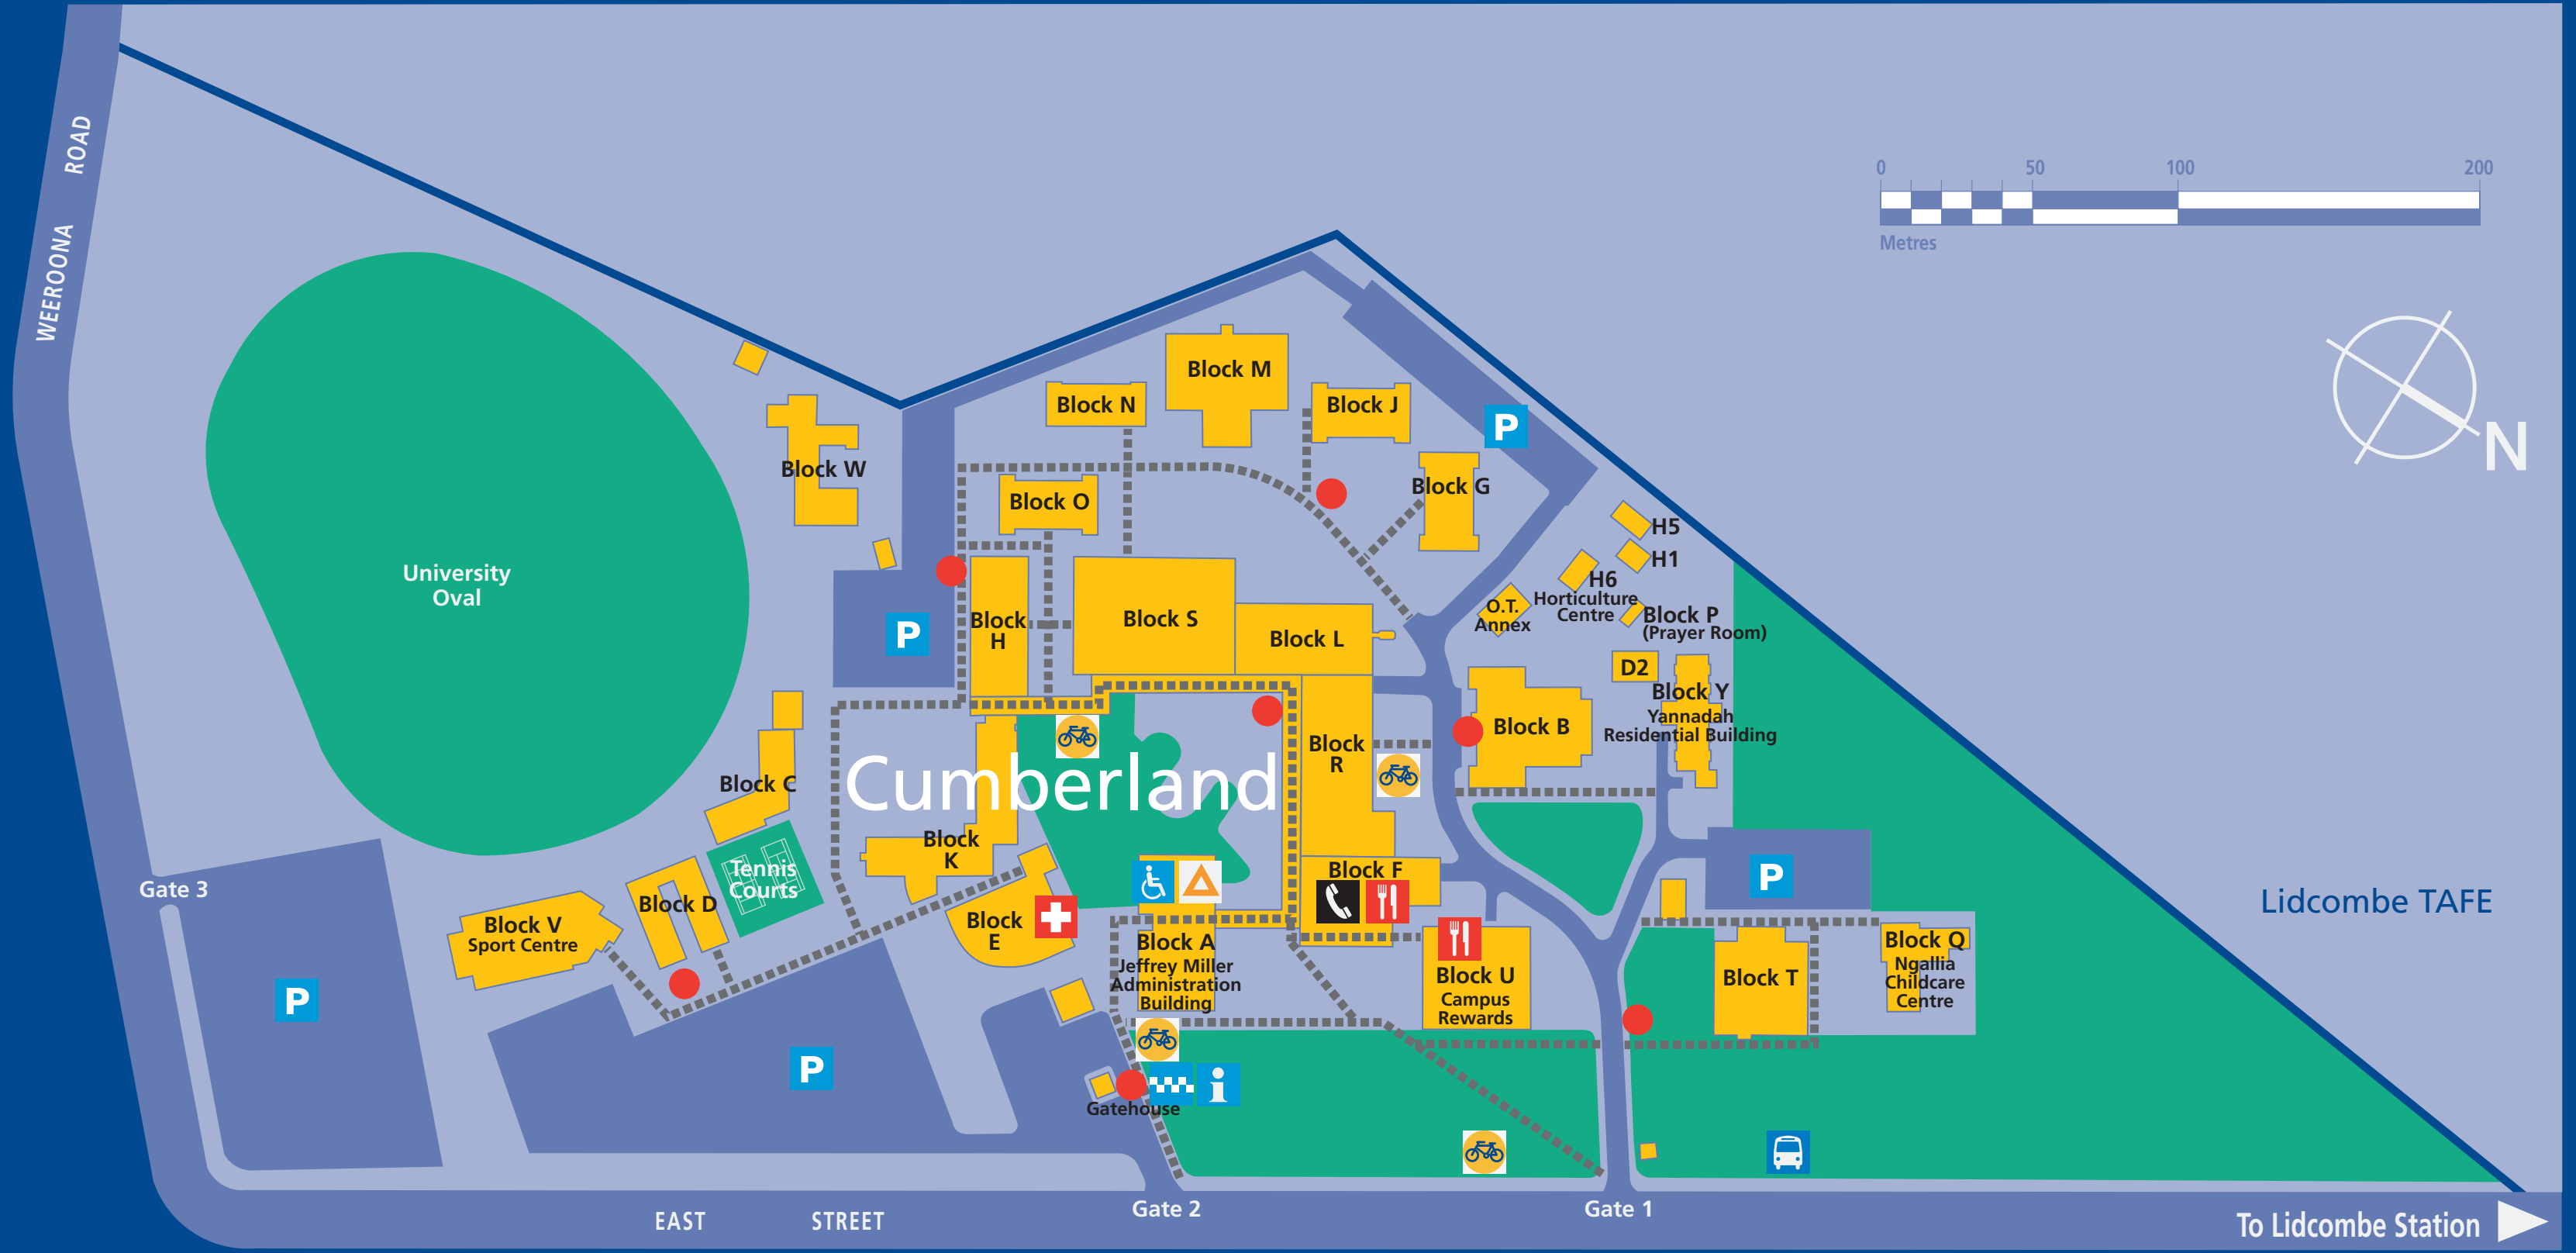

# THE UNIVERSITY OF SYDNEY SECURITY SERVICES

Emergency only:  
9351 3333  
General enquiries:  
9351 9230

-  Information
-  Eateries
-  Bus Stop
-  Telephone
-  Carpark
-  Wheelchair for Loan
-  Report Hazards or Incidents
-  Rest / Sick Bay
-  Security 9351 9230
-  Bike parking
-  Help points (emergency telephone)

To Lidcombe Station 