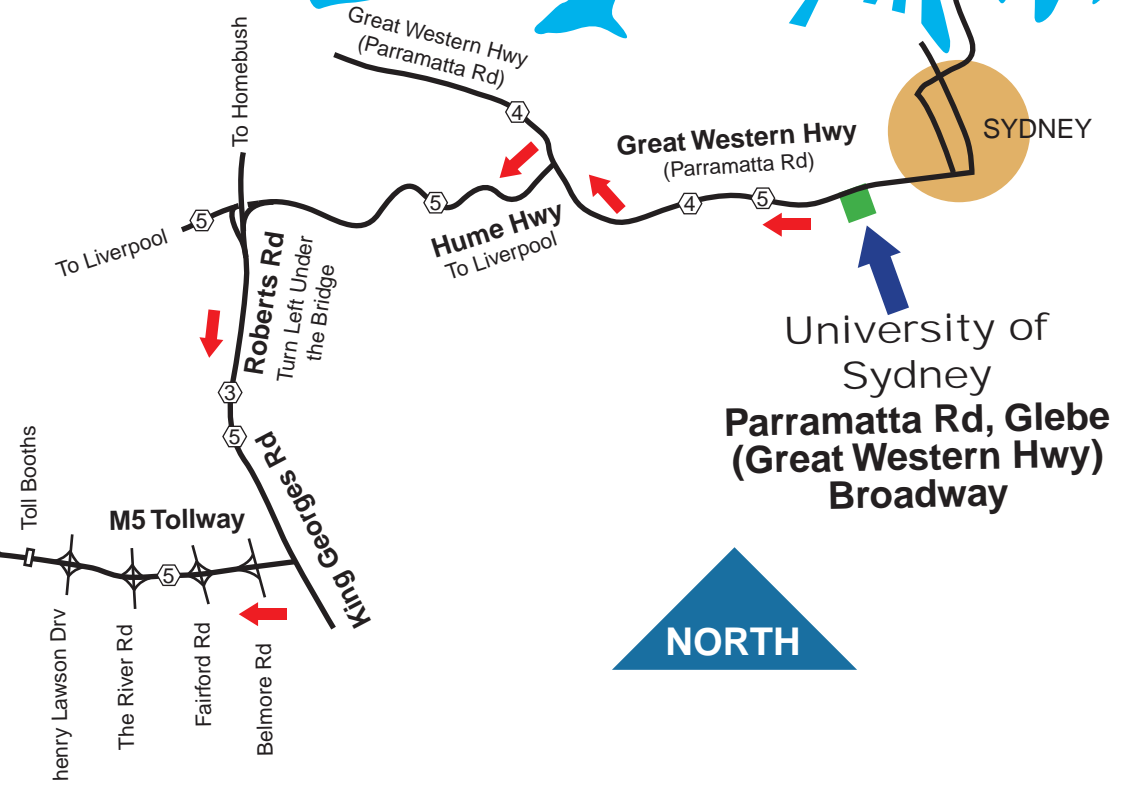

Key to Buildings on Camden Campus

- ★ L Shute Administration building
- ▲ Nepean hall
- Veterinary Science
- Breakwell Lecture Complex

Directions to Camden Campus from Sydney Campus of the University of Sydney
 Head west along the Great Western Hwy (Parramatta Rd) on route 4 and 5 and turn left at the Hume Hwy and follow route 5. Keep an eye out for the left turn to Roberts Rd under the overpass (route 3 and 5). Stay on Roberts Rd which becomes King Georges Rd. Turn right on the M5 Tollway. Continue through Toll Booths for approx 30 mins and turn off at the Narellan Rd (Camden Penrith 9) Exit. Follow Narellan Rd North 9 until you reach Camden Valley Way. Turn left and turn right into The Northern Rd 9 at the first set of traffic lights.