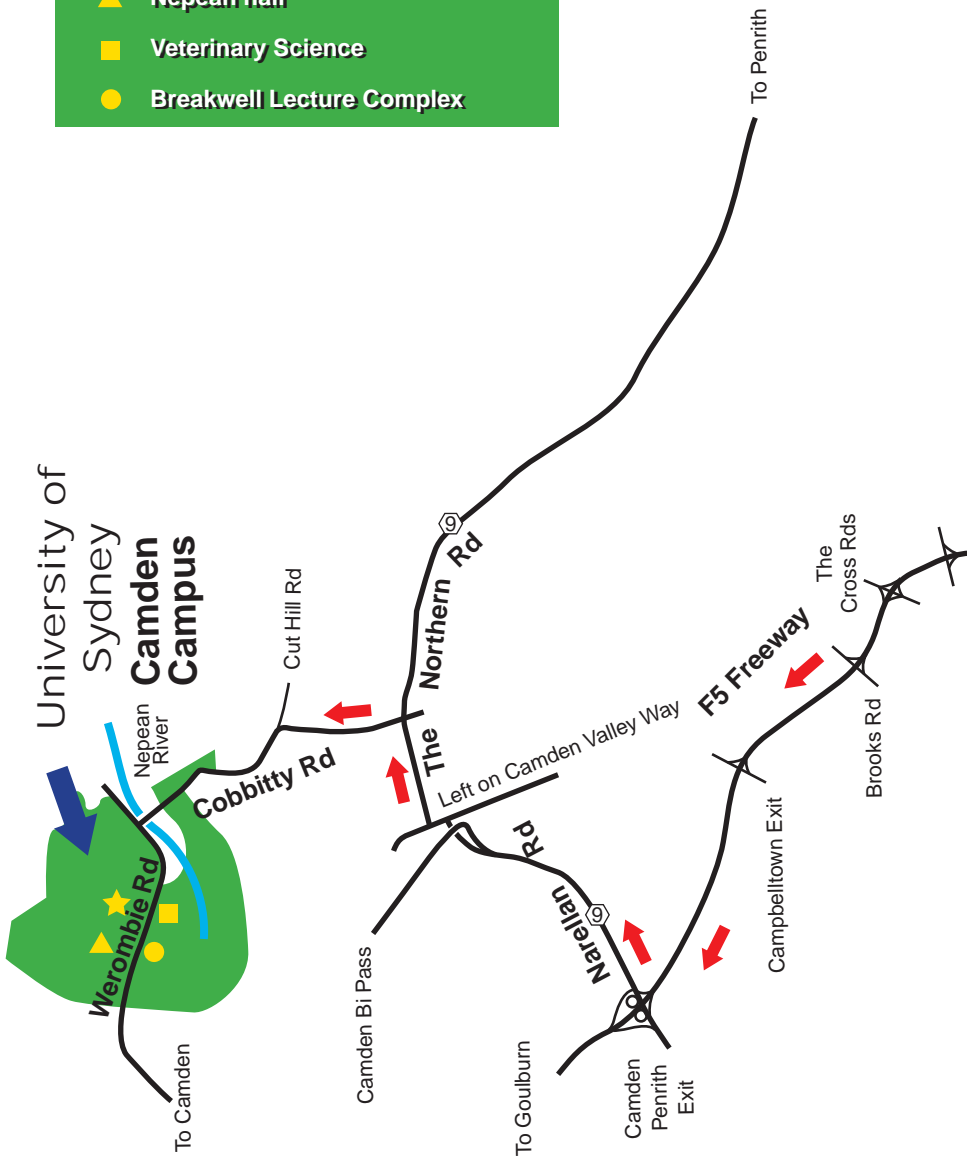

Key to Buildings on Camden Campus

- ★ L Shute Administration building
- ▲ Nepean hall
- Veterinary Science
- Breakwell Lecture Complex

Directions to Camden Campus from Sydney Campus of the University of Sydney
 Head west along the Great Western Hwy (Parramatta Rd) on route 4 and 5 and turn left at the Hume Hwy and follow route 5. Keep an eye out for the left turn to Roberts Rd under the overpass (route 3 and 5). Stay on Roberts Rd which becomes King Georges Rd. Turn right on the M5 Tollway. Continue through Toll Booths for approx 30 mins and turn off at the Narellan Rd (Camden Penrith 9) Exit. Follow Narellan Rd North 9 until you reach Camden Valley Way. Turn left and turn right into The Northern Rd 9 at the first set of traffic lights.