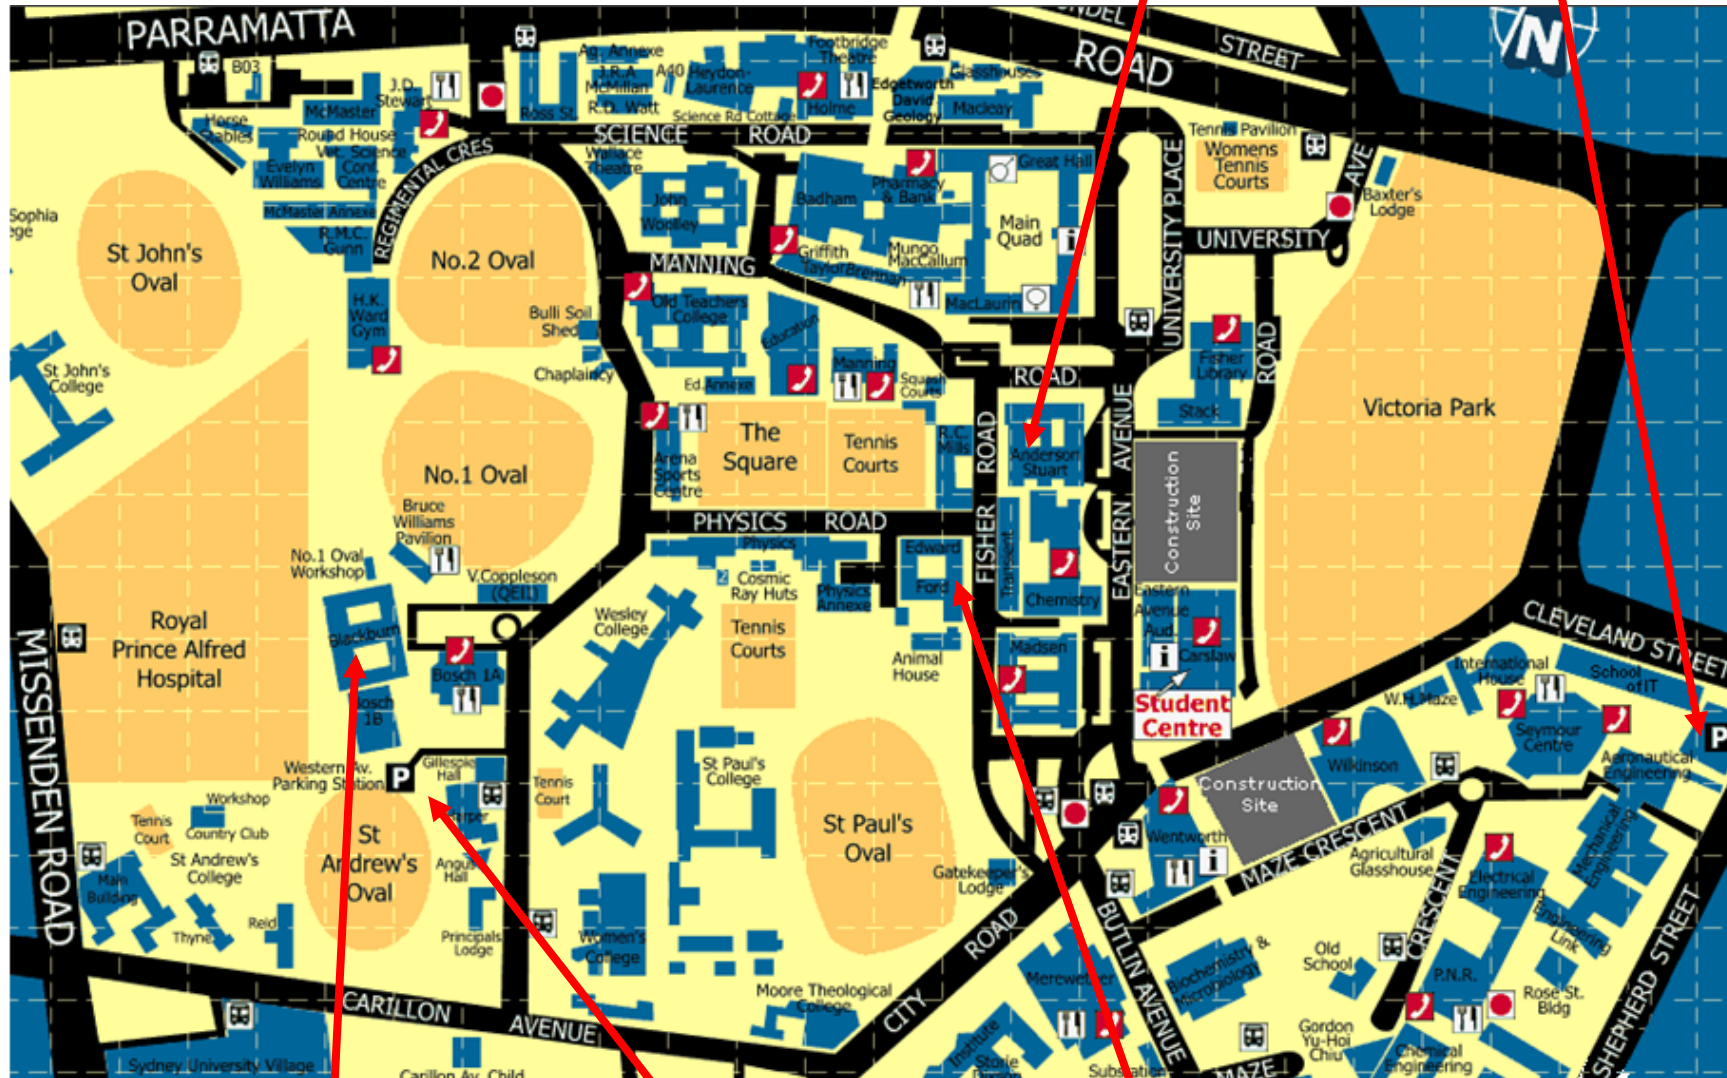

DISCIPLINE AND CLASS LOCATIONS

Anderson Stuart Building
incl. Dissecting Room

Shepherd St. Parking Station

Blackburn Building
incl. Discipline offices and
Harold Dew Room 412

Western Ave. Parking Station

Edward Ford Building
incl. Postgraduate Student Administration Unit