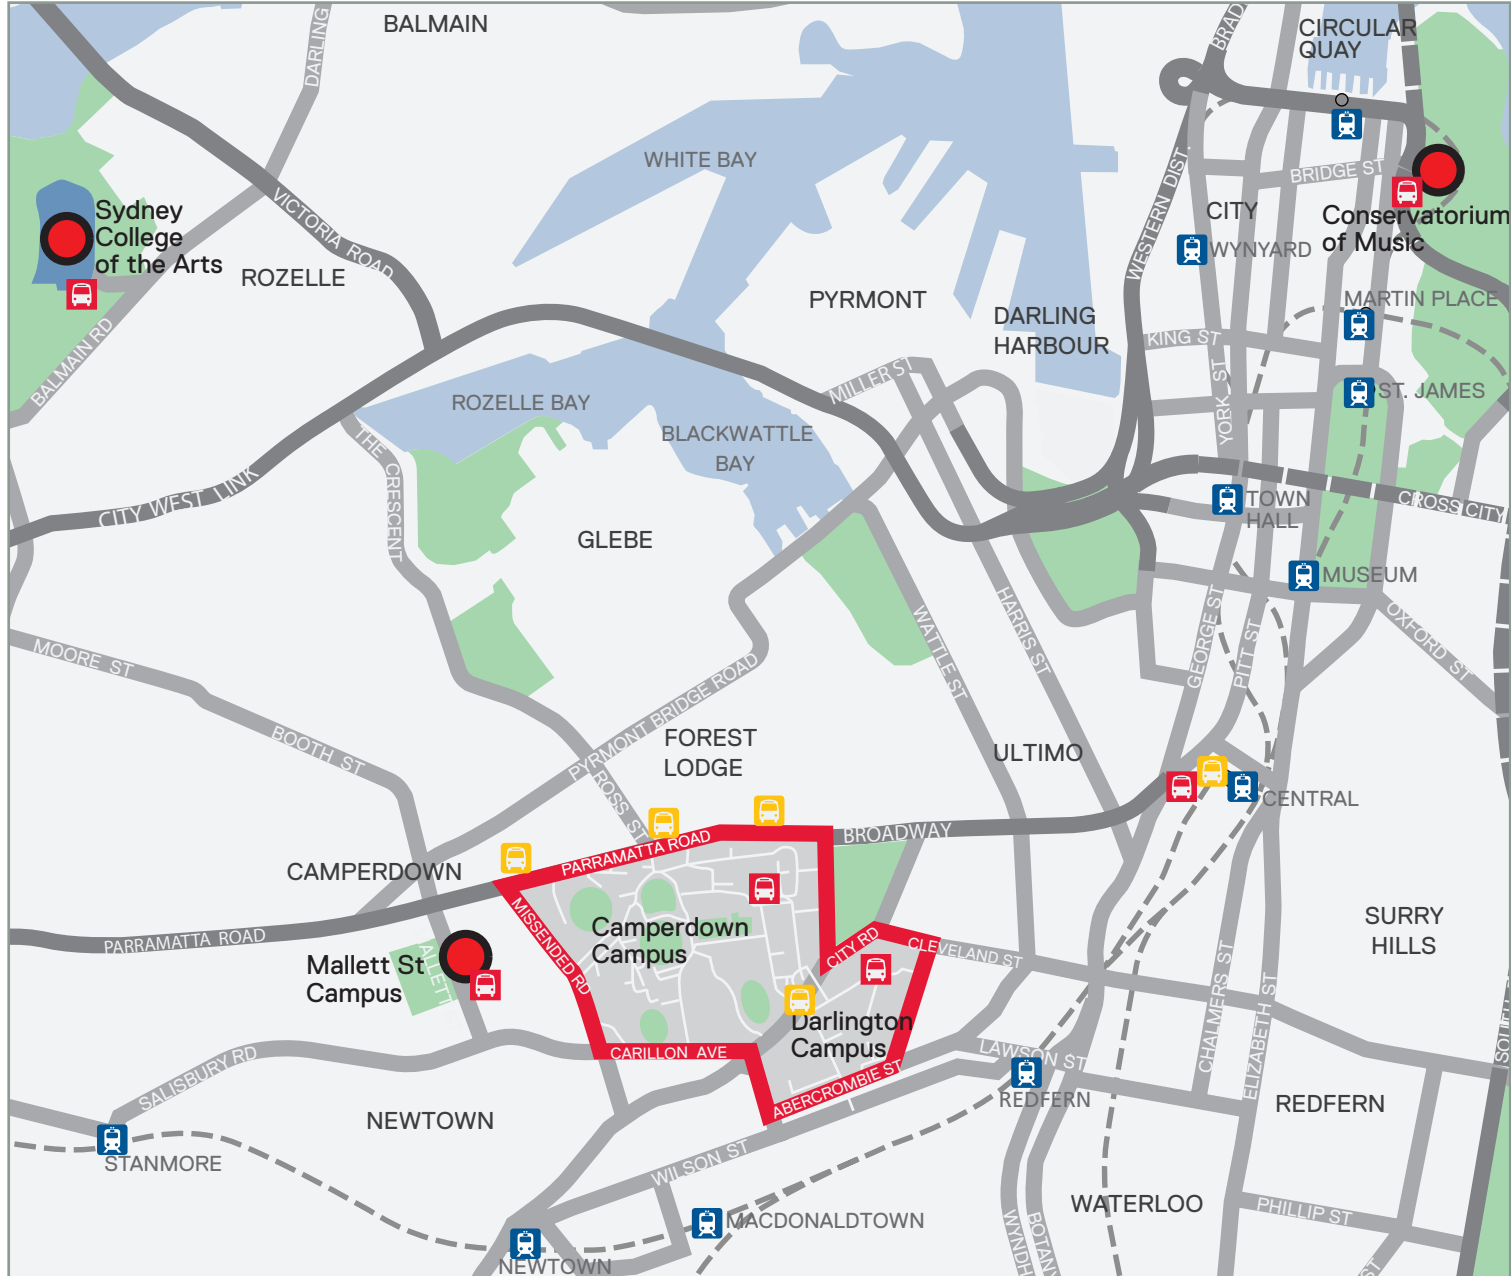

THE UNIVERSITY OF SYDNEY – LOCATION MAP

KEY

Free bus service bus stop on the day

Sydney Buses bus stop

Train station 10-minute walk from Redfern station to University campus