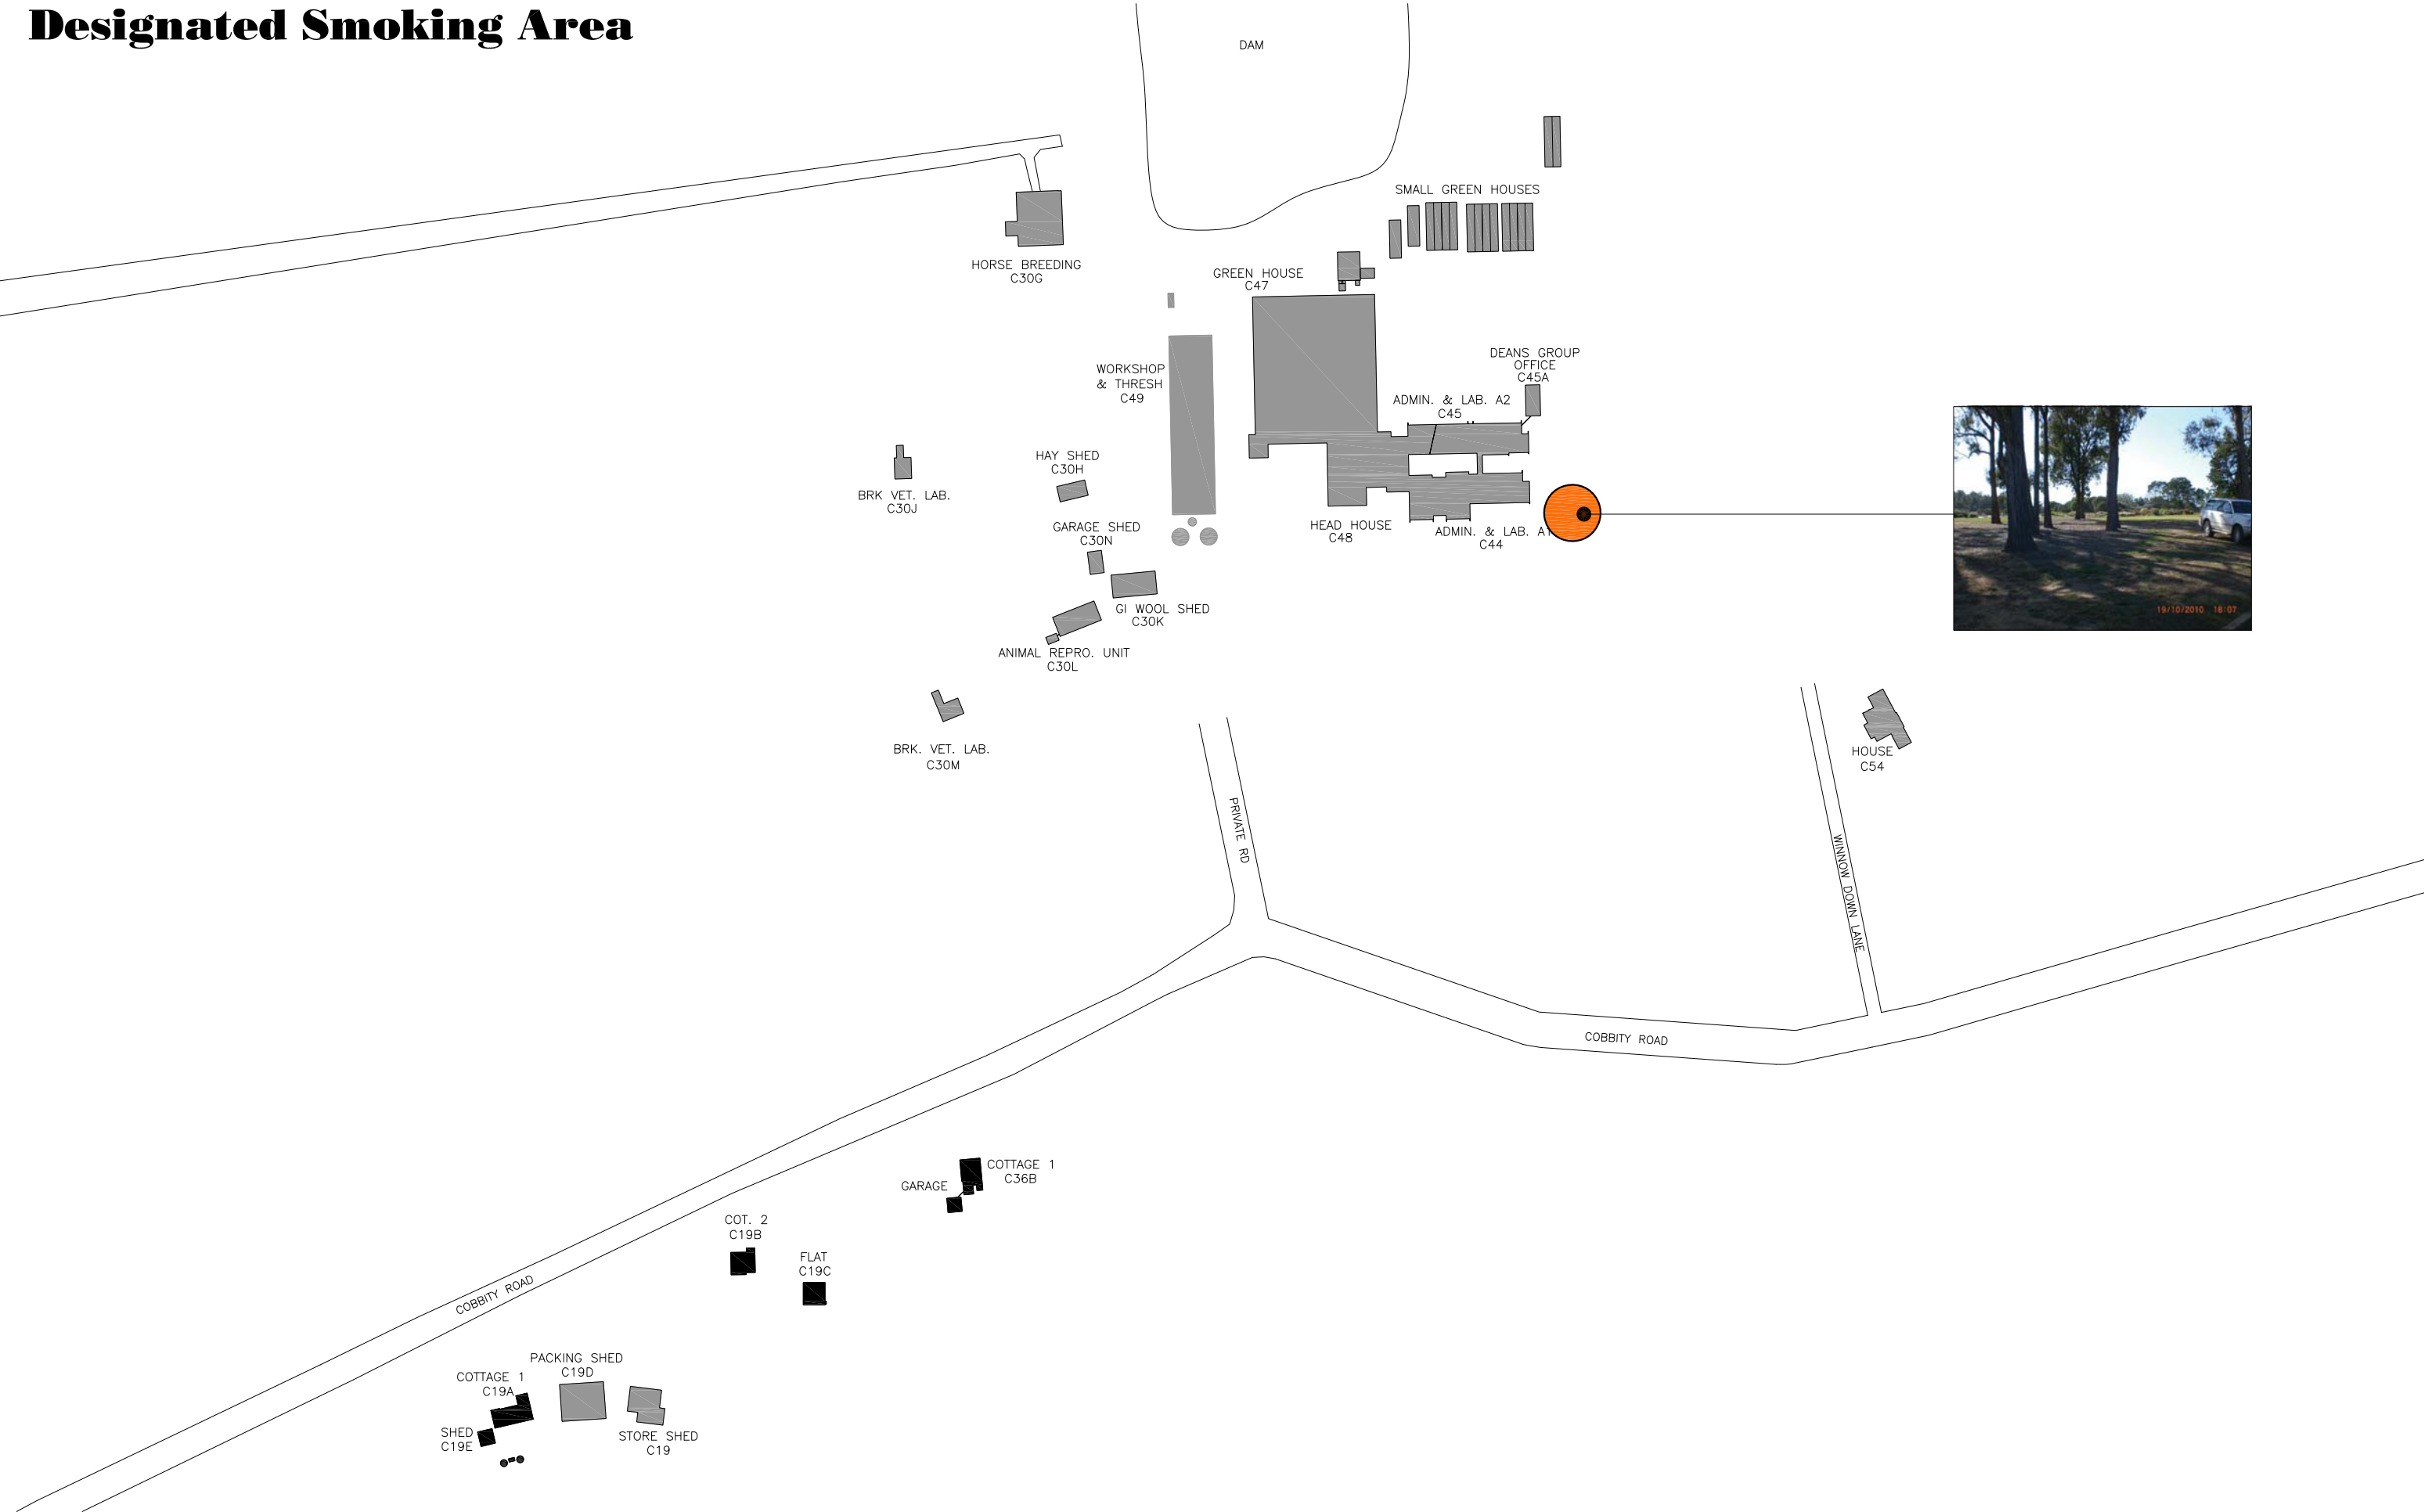

# Designated Smoking Area

0mm

100mm

200mm

300mm

100mm

200mm

THE UNIVERSITY OF SYDNEY

project: COBBITTY CAMPUS

title: DESIGNATED SMOKING AREA

date: 30.01.2012 drawing no: A-COBIT-SMK  
 scale: 1:2500@A3 rev: C

Campus Infrastructure & Services • tel. 02 9351 7838  
[www.facilities.usyd.edu.au/](http://www.facilities.usyd.edu.au/)