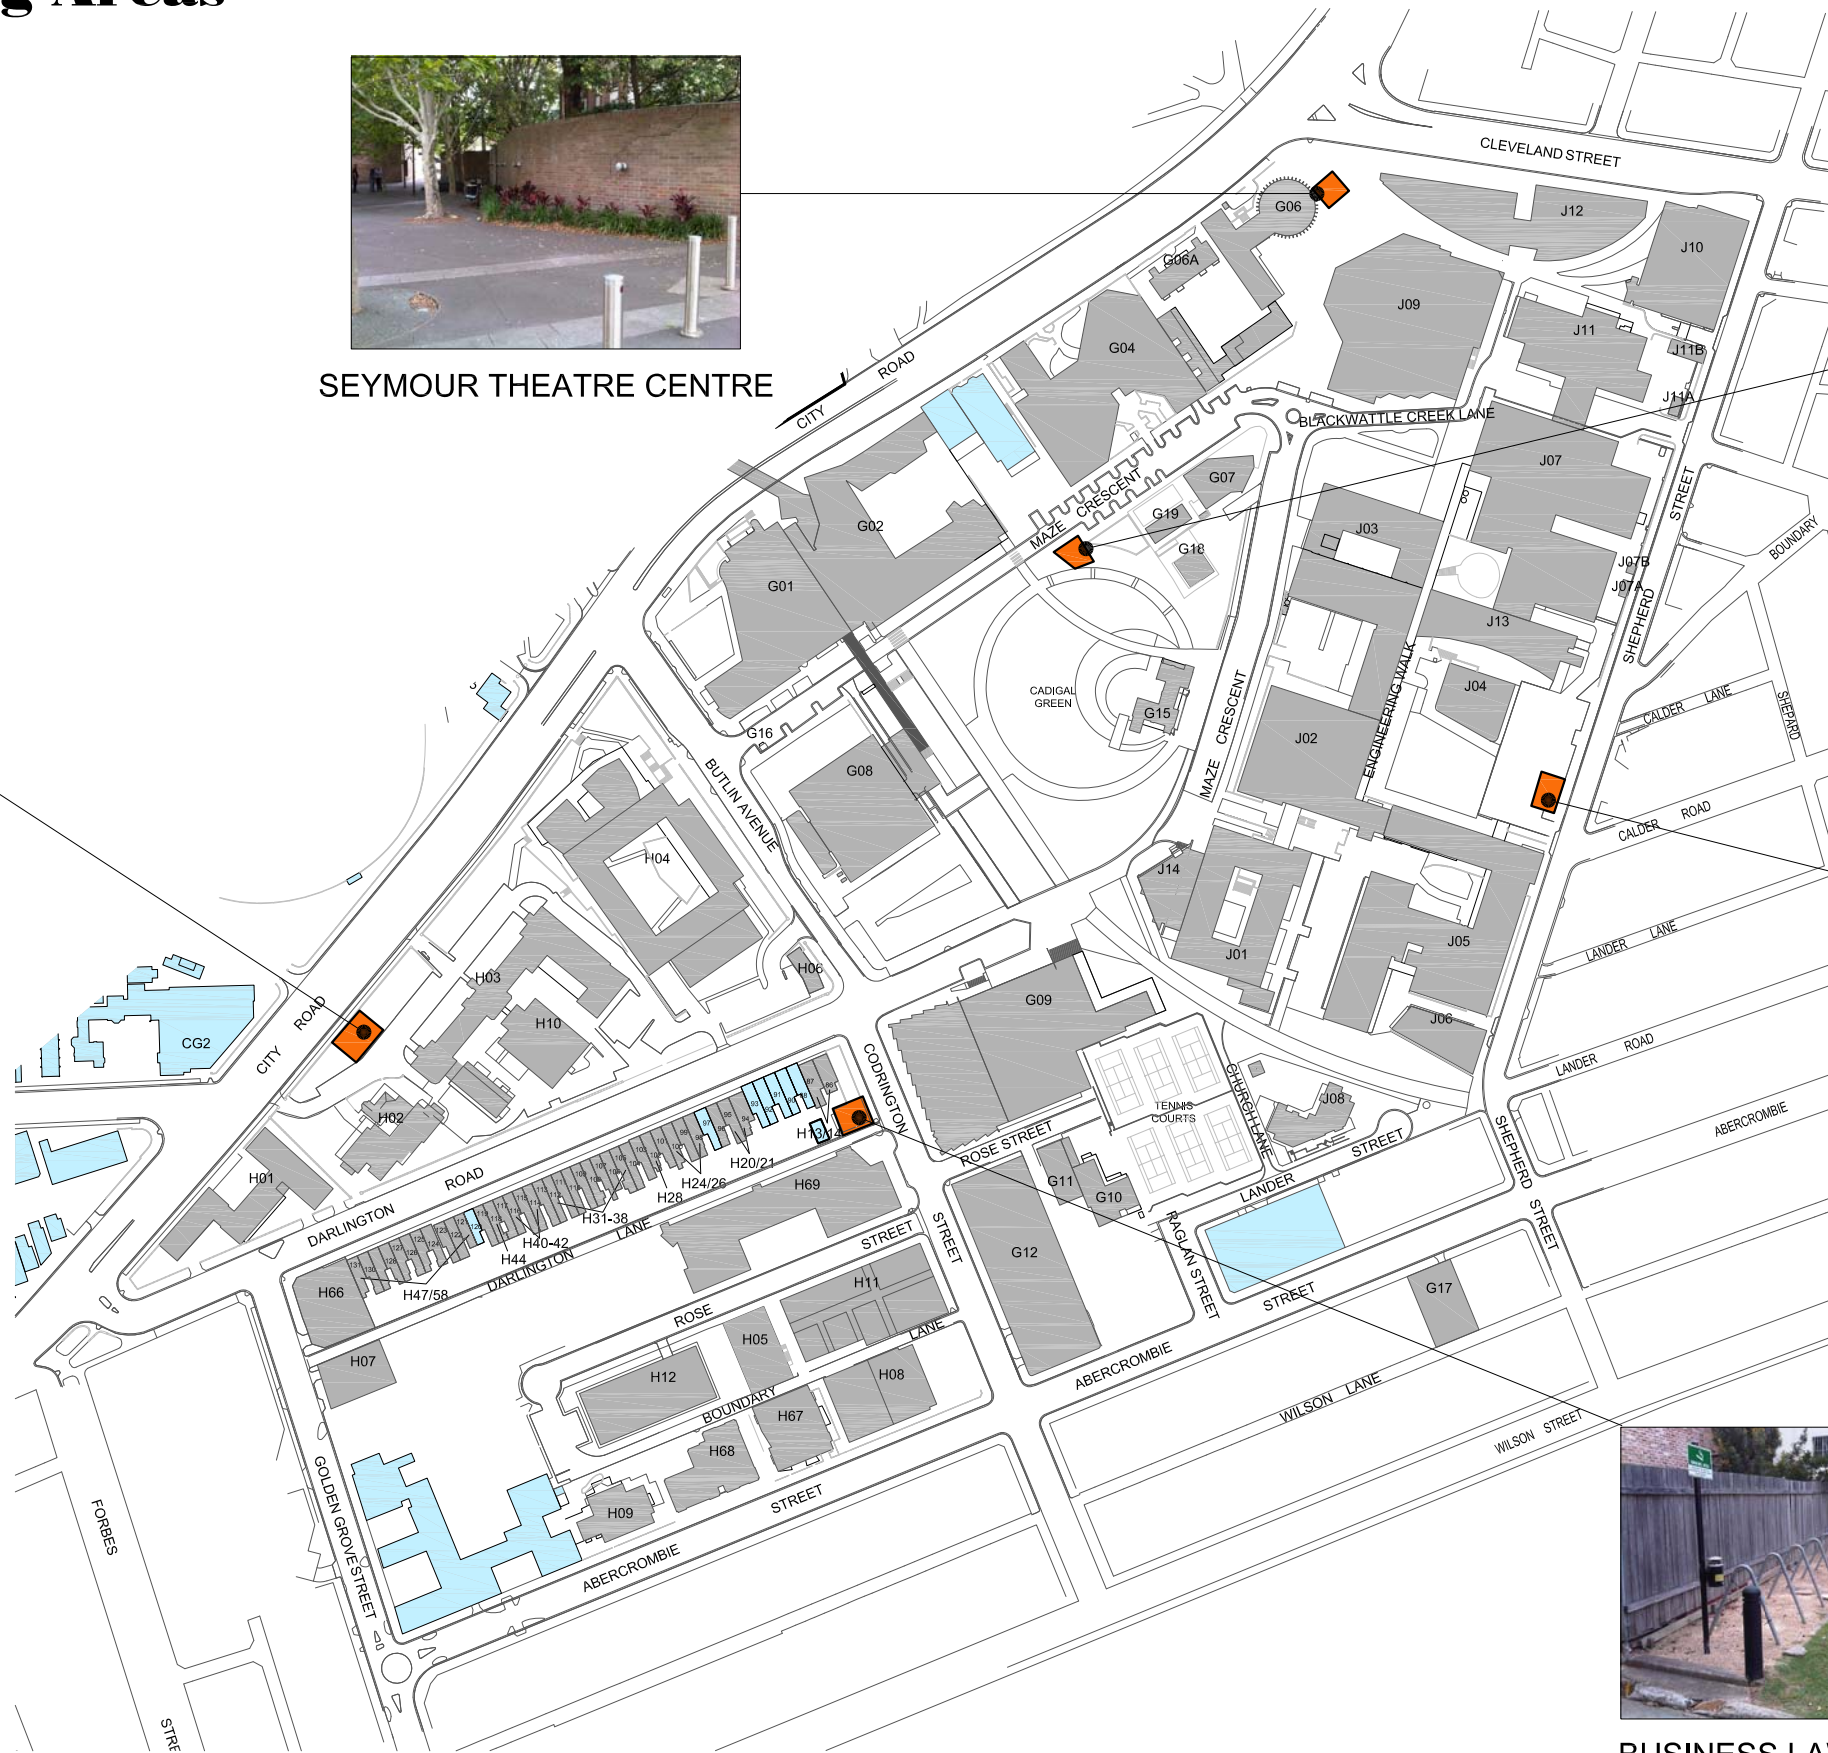

Designated Smoking Areas

0mm | 10mm

|100mm

|200mm

|300mm

SEYMOUR THEATRE CENTRE

DARLINGTON WEST

DARLINGTON EAST

ENGINEERING CAR PARK

BUSINESS LAWN

100mm

200mm

project:
DARLINGTON CAMPUS

title:
DESIGNATED SMOKING
AREAS

date: 10.01.2013 drawing no: A-DARL-SMK
scale: 1:3000@A3 rev: 1
Campus Infrastructure & Services • tel. 02 9351 7838
www.facilities.usyd.edu.au/