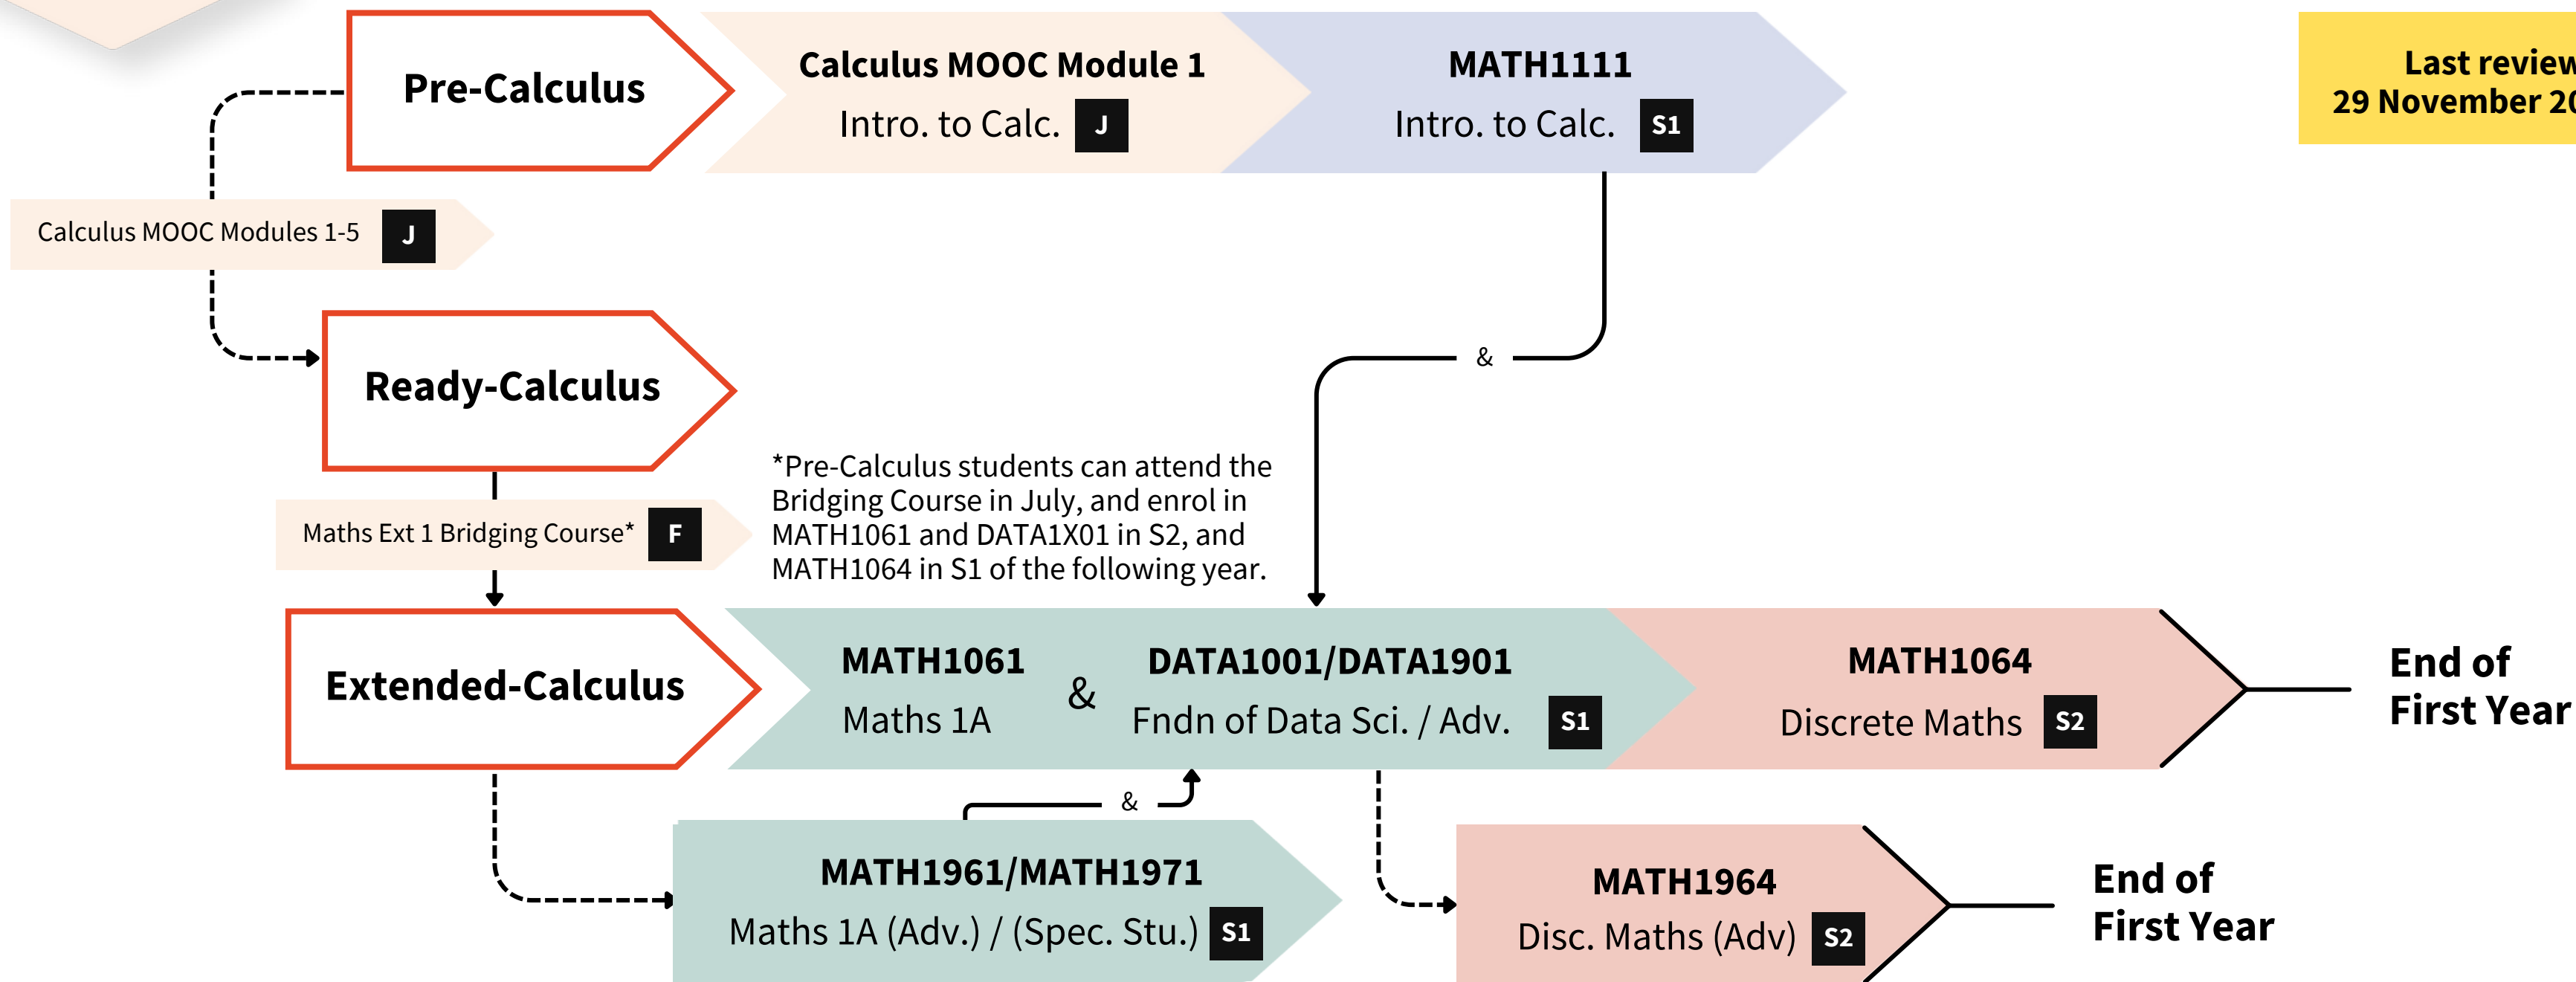

Computer Science

Choose a path by starting at your appropriate Calculus Level.

Last reviewed
29 November 2024

Recommended
Times

J

January

F

February

S1

Semester 1

S2

Semester 2

Alternate
Route

Recommended
Route

For more information

Scan or visit sydney.edu.au/study/maths-learning-support