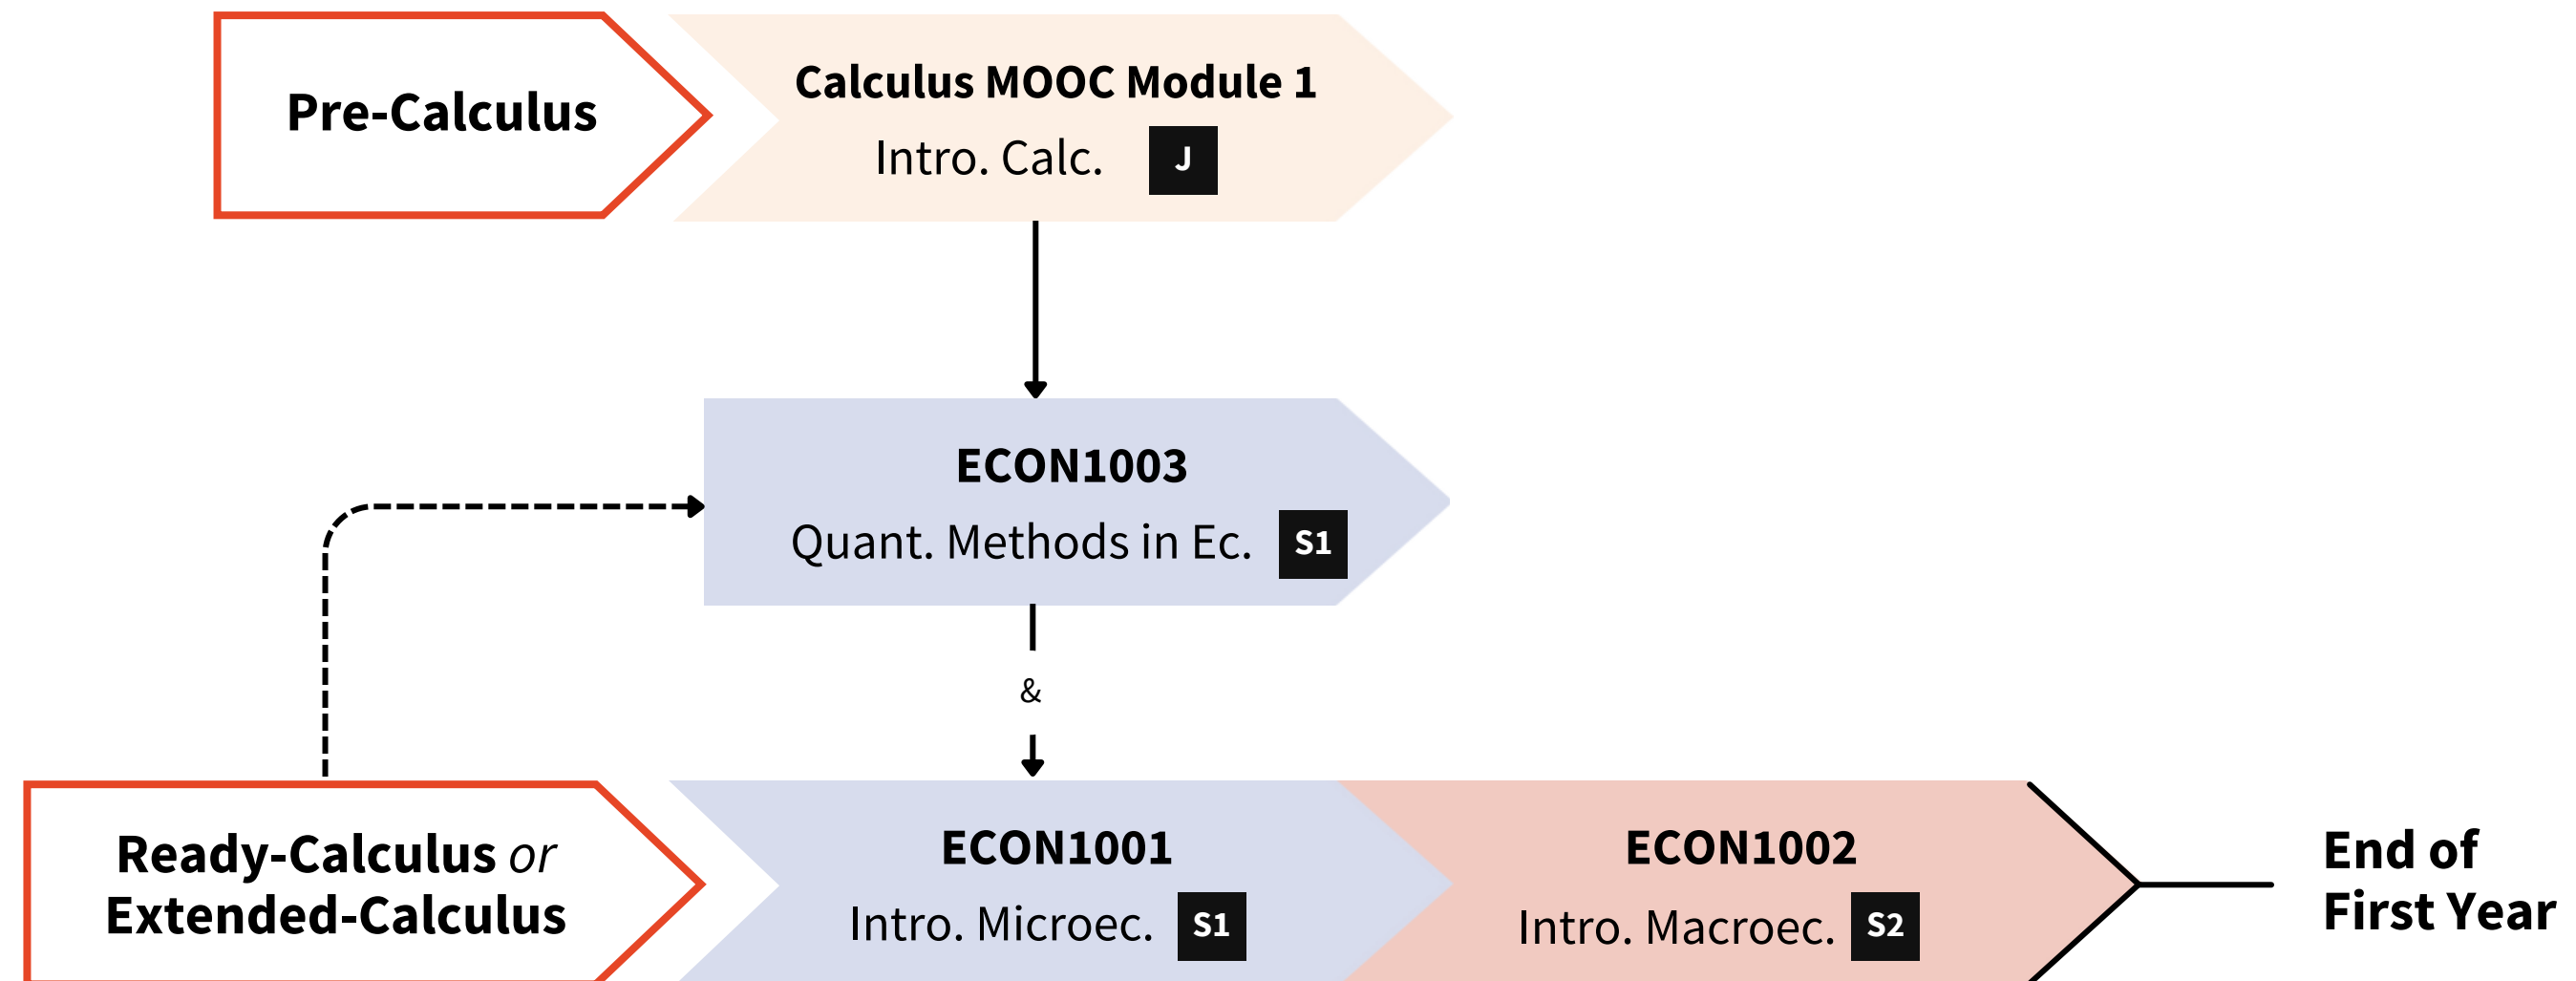

Last reviewed  
29 November 2024

During semester, students are also strongly recommended to attend the Economics Maths Support Program and follow up with one-to-one assistance from Learning Hub (Mathematics) as needed.

Recommended  
Times

**J** January

**S1** Semester 1

**S2** Semester 2

---> Alternate  
Route

→ Recommended  
Route

For more information

Scan or visit [sydney.edu.au/study/maths-learning-support](https://sydney.edu.au/study/maths-learning-support)