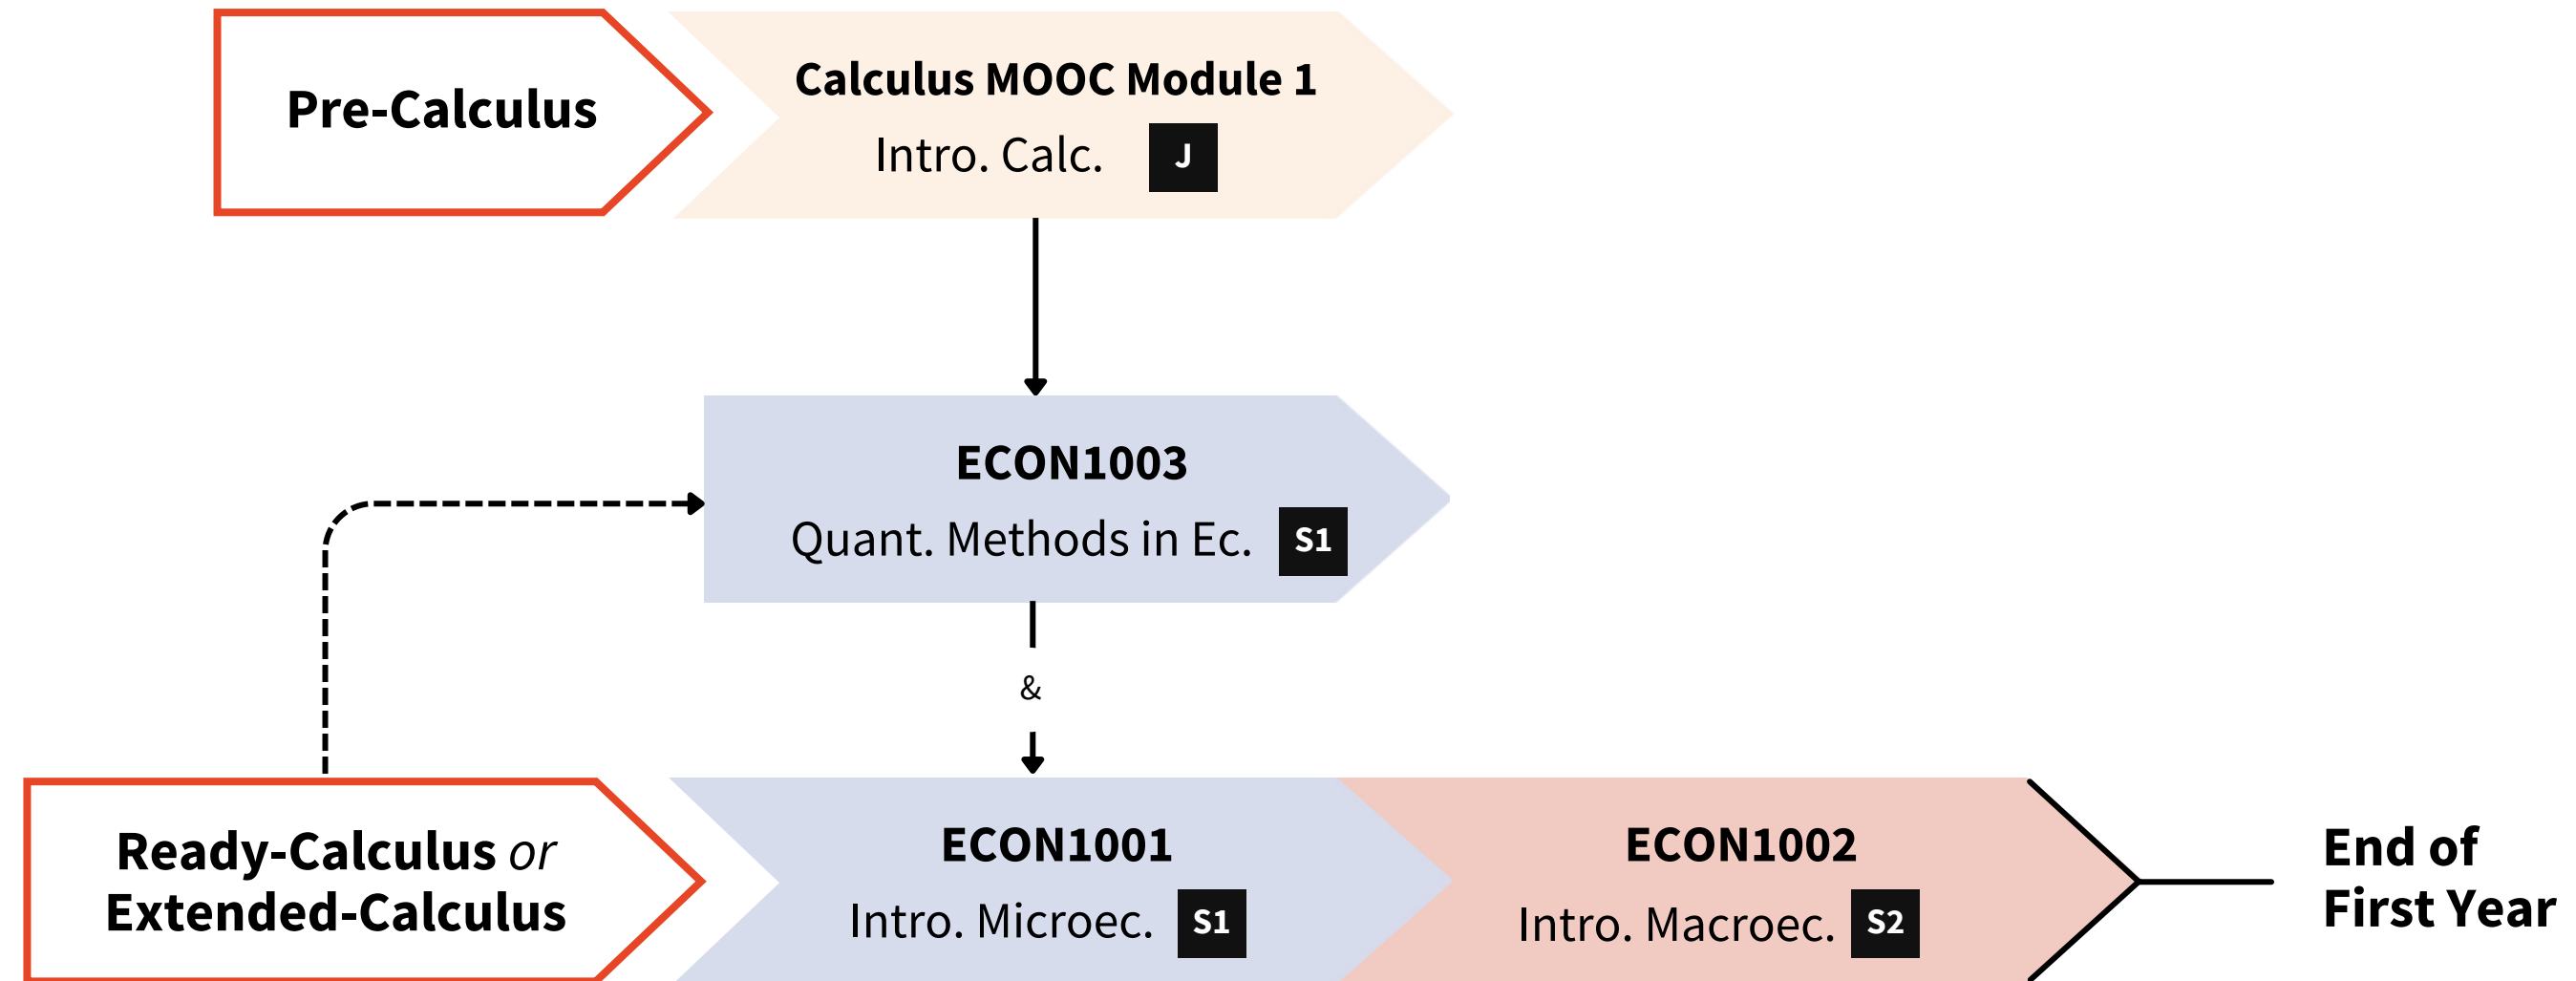

Choose a path by starting at your appropriate Calculus Level.

Last reviewed
29 November 2024

During semester, students are also strongly recommended to attend the Economics Maths Support Program and follow up with one-to-one assistance from Learning Hub (Mathematics) as needed.

Recommended
Times

J January

S1 Semester 1

S2 Semester 2

---> Alternate
Route

→ Recommended
Route

For more information

Scan or visit sydney.edu.au/study/maths-learning-support