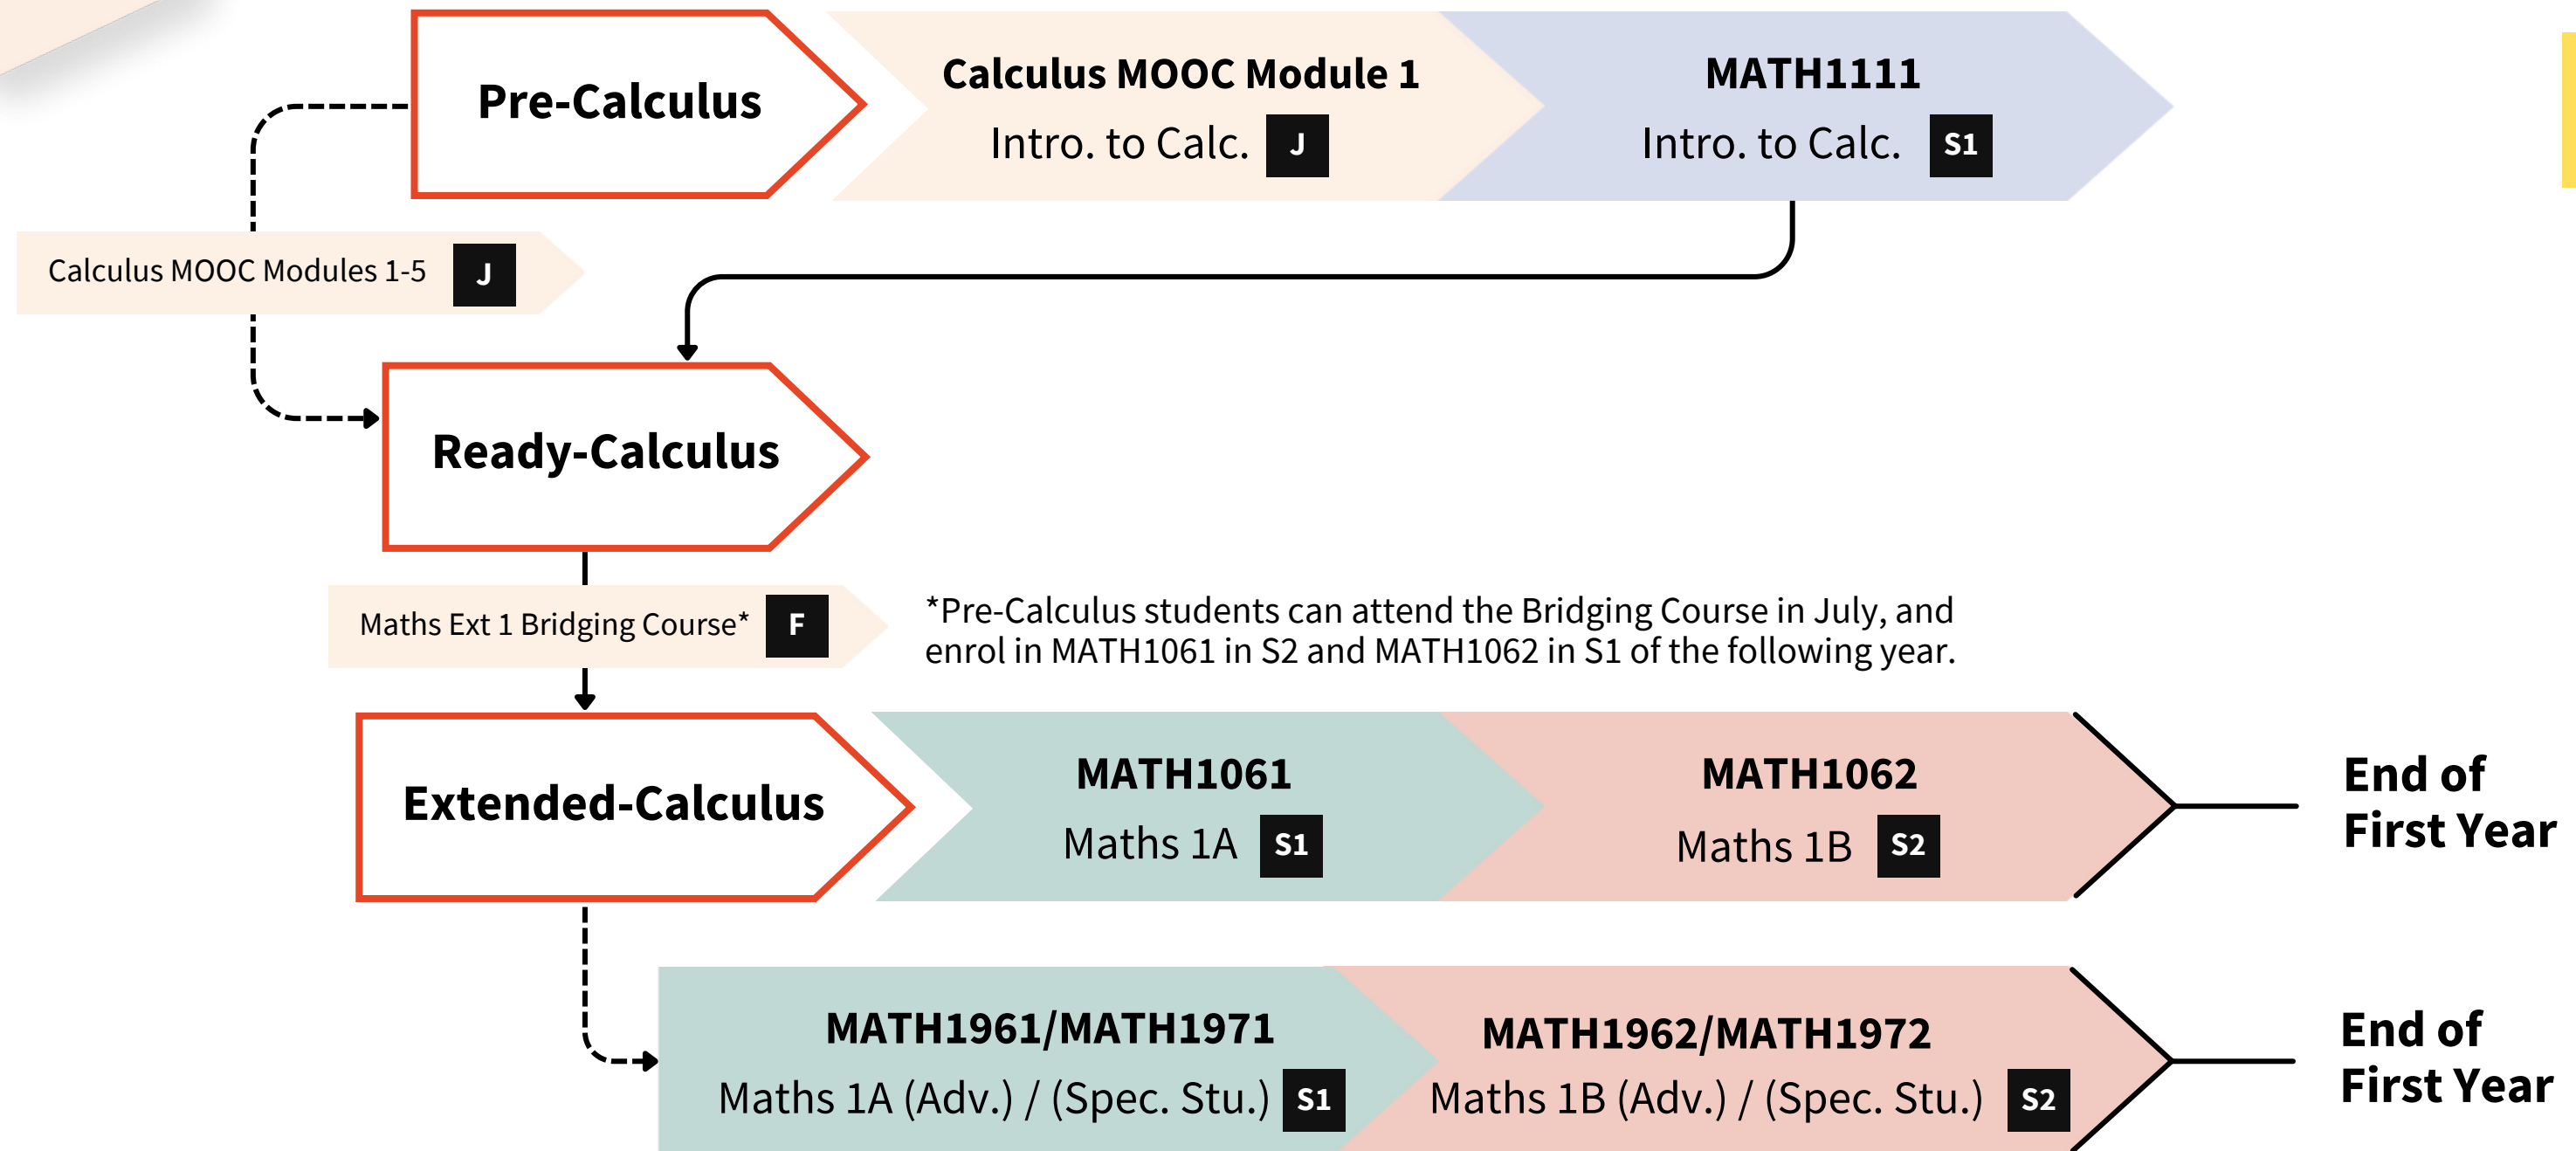

# Mathematical Modelling & Computation

Choose a path by starting at your appropriate Calculus Level.

Last reviewed  
29 November 2024

Recommended  
Times

**J**

January

**F**

February

**S1**

Semester 1

**S2**

Semester 2

Alternate  
Route

Recommended  
Route

For more information

Scan or visit [sydney.edu.au/study/maths-learning-support](https://sydney.edu.au/study/maths-learning-support)