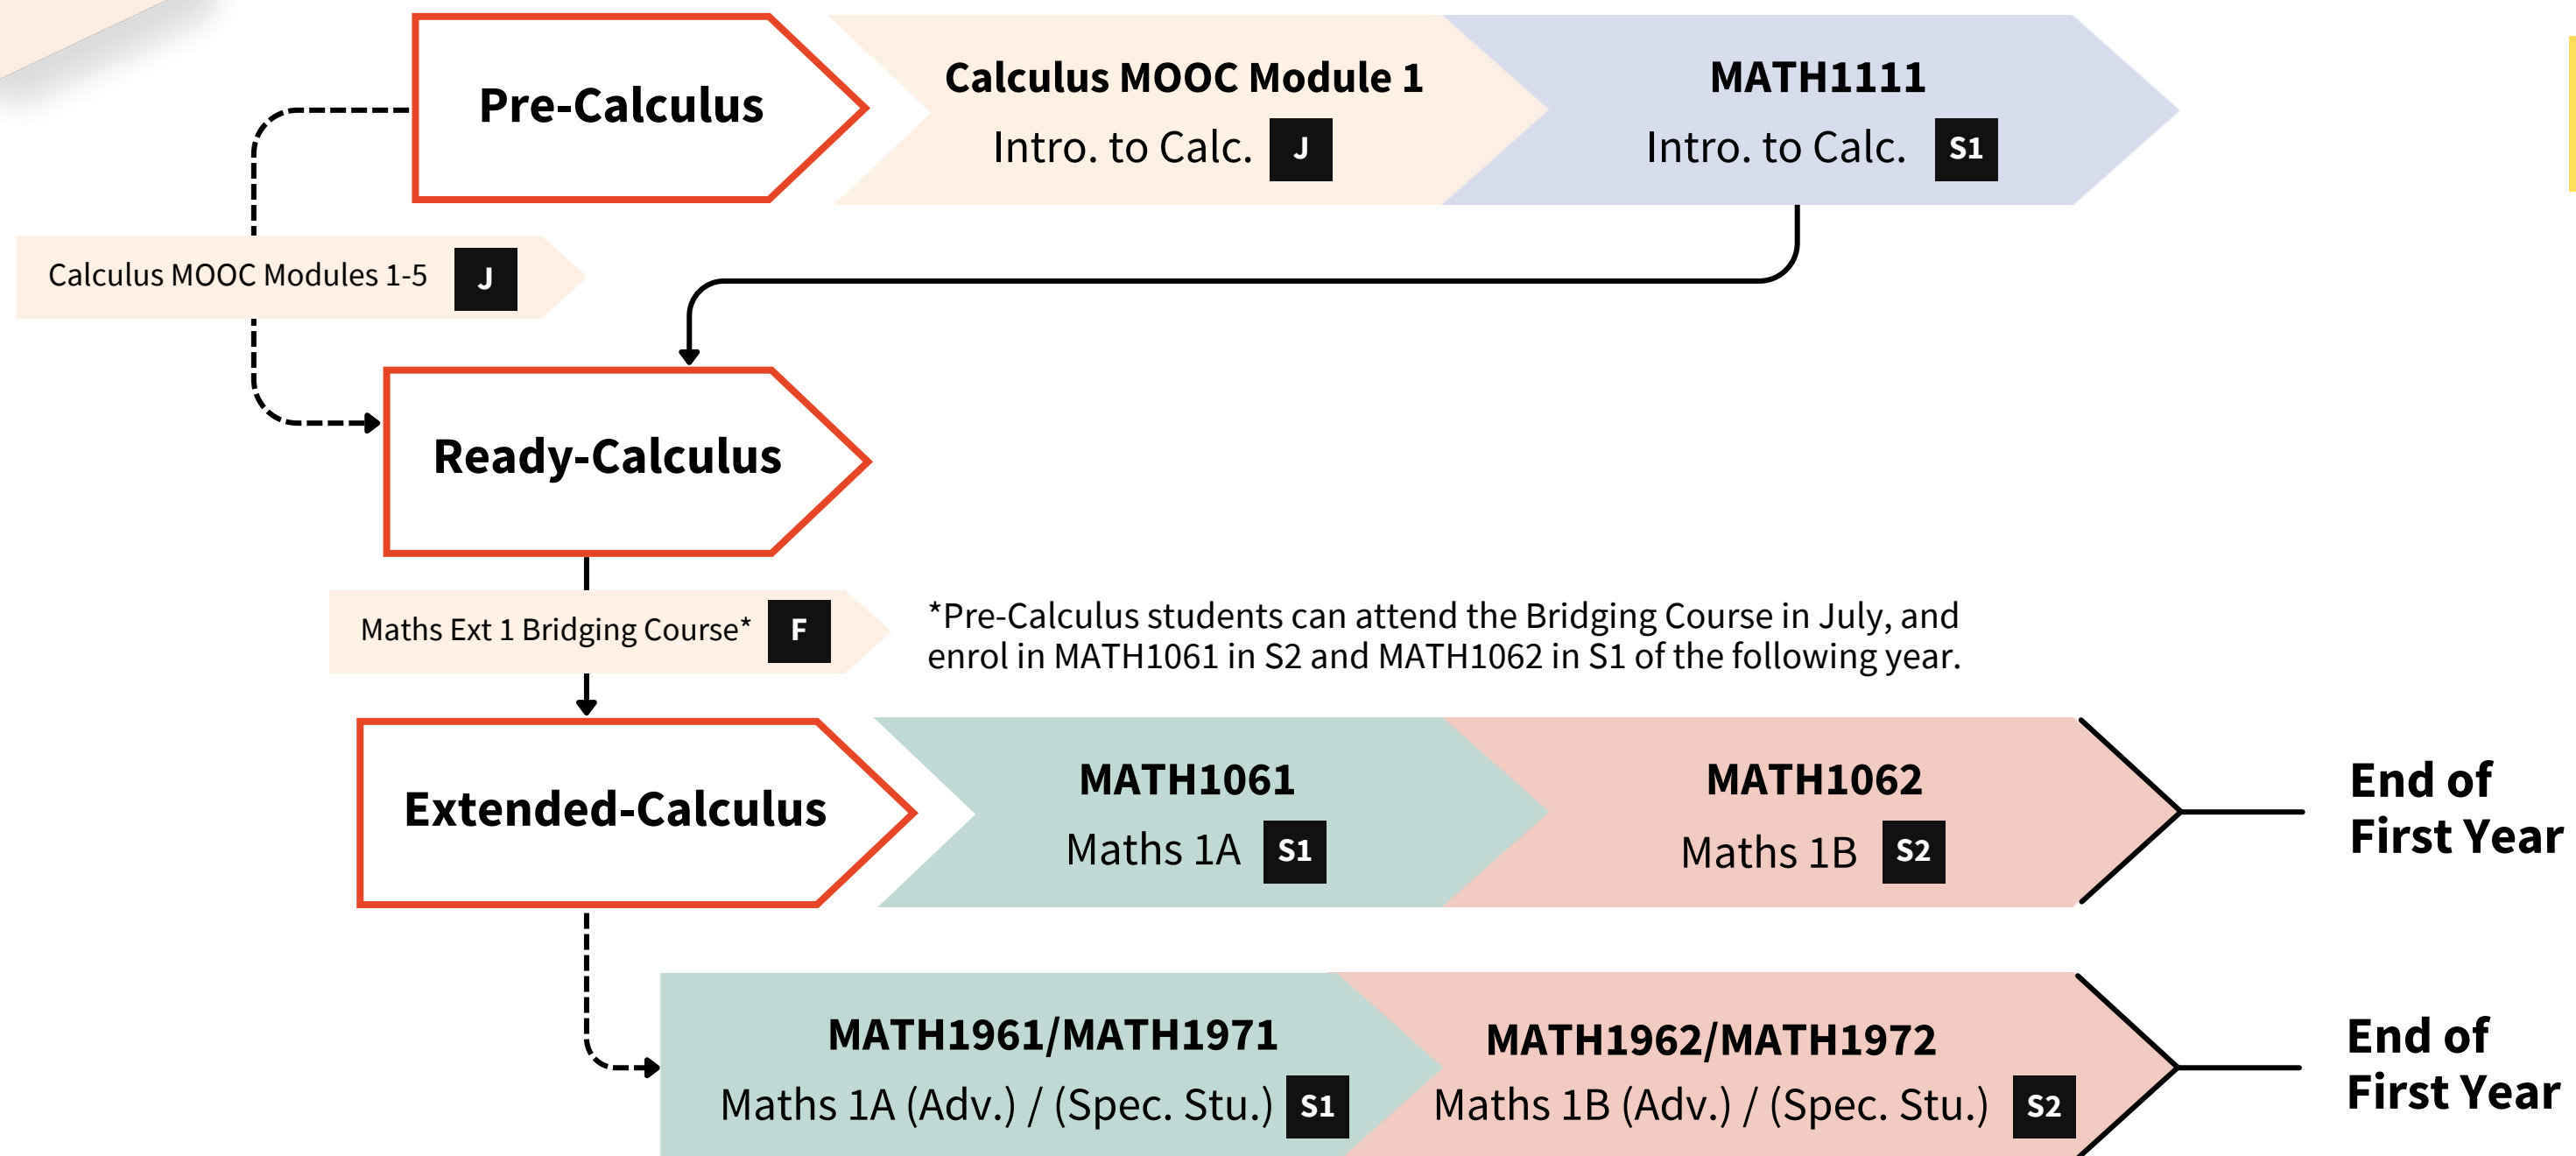

Last reviewed
29 November 2024

Recommended
Times

J January **F** February **S1** Semester 1 **S2** Semester 2

---> Alternate Route → Recommended Route

For more information
Scan or visit sydney.edu.au/study/maths-learning-support