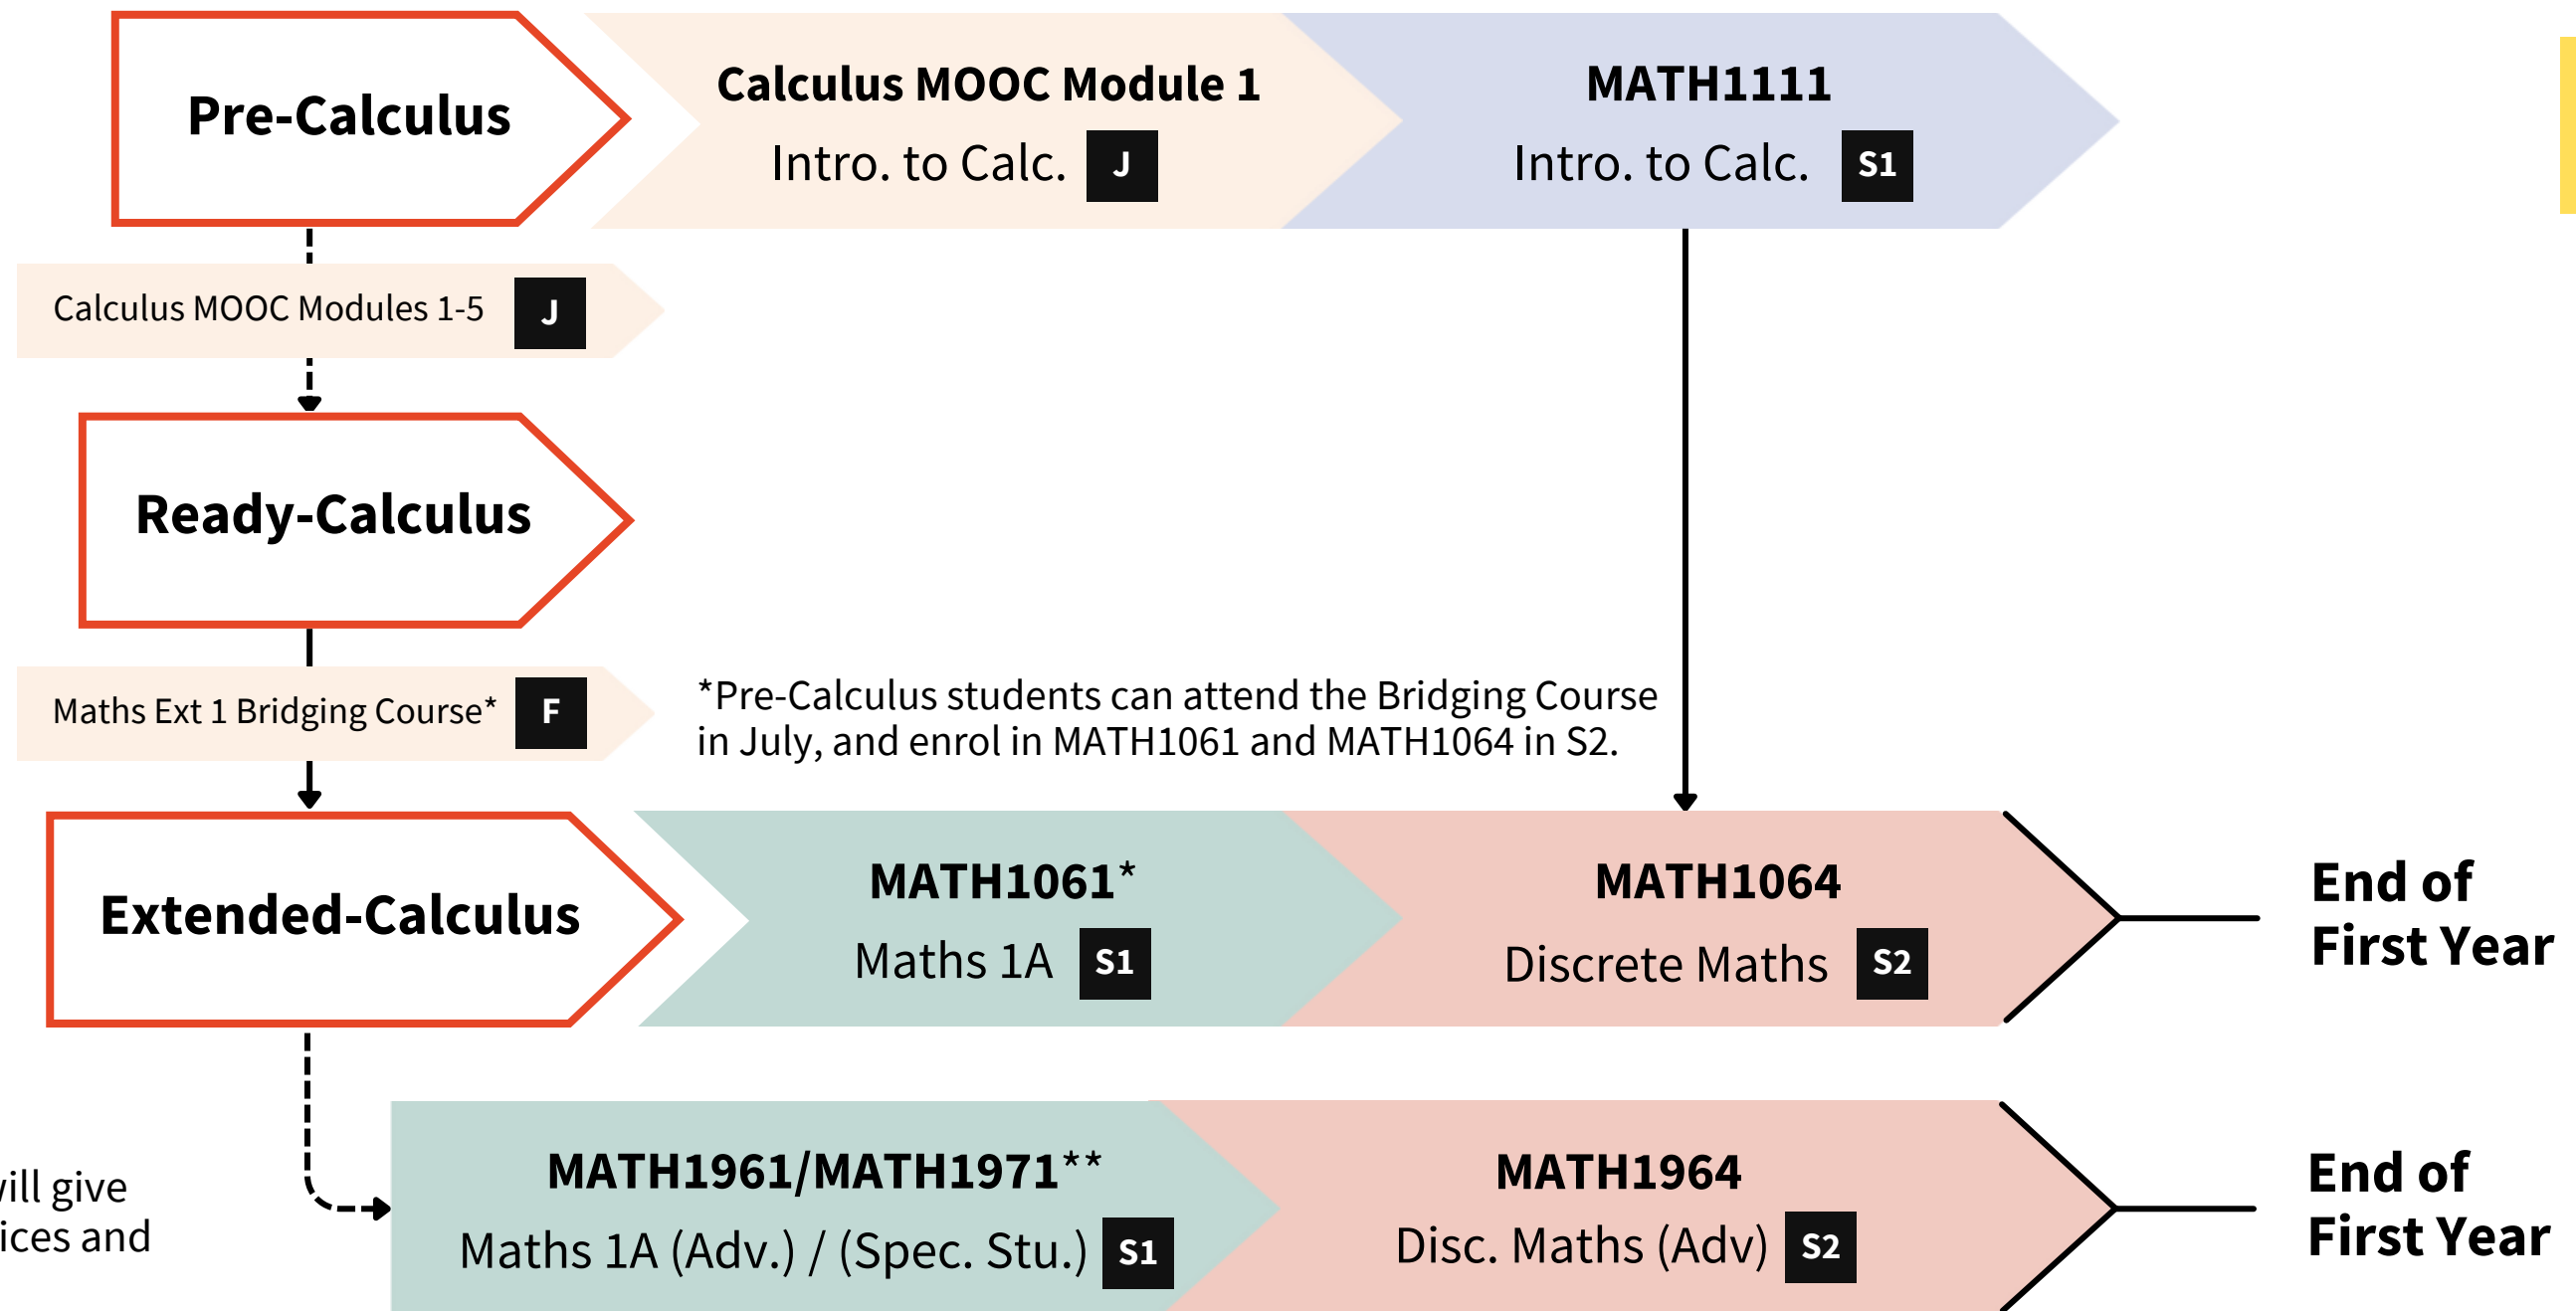

Software Development

Choose a path by starting at your appropriate Calculus Level.

Last reviewed
29 November 2024

Recommended
Times

January

February

Semester 1

Semester 2