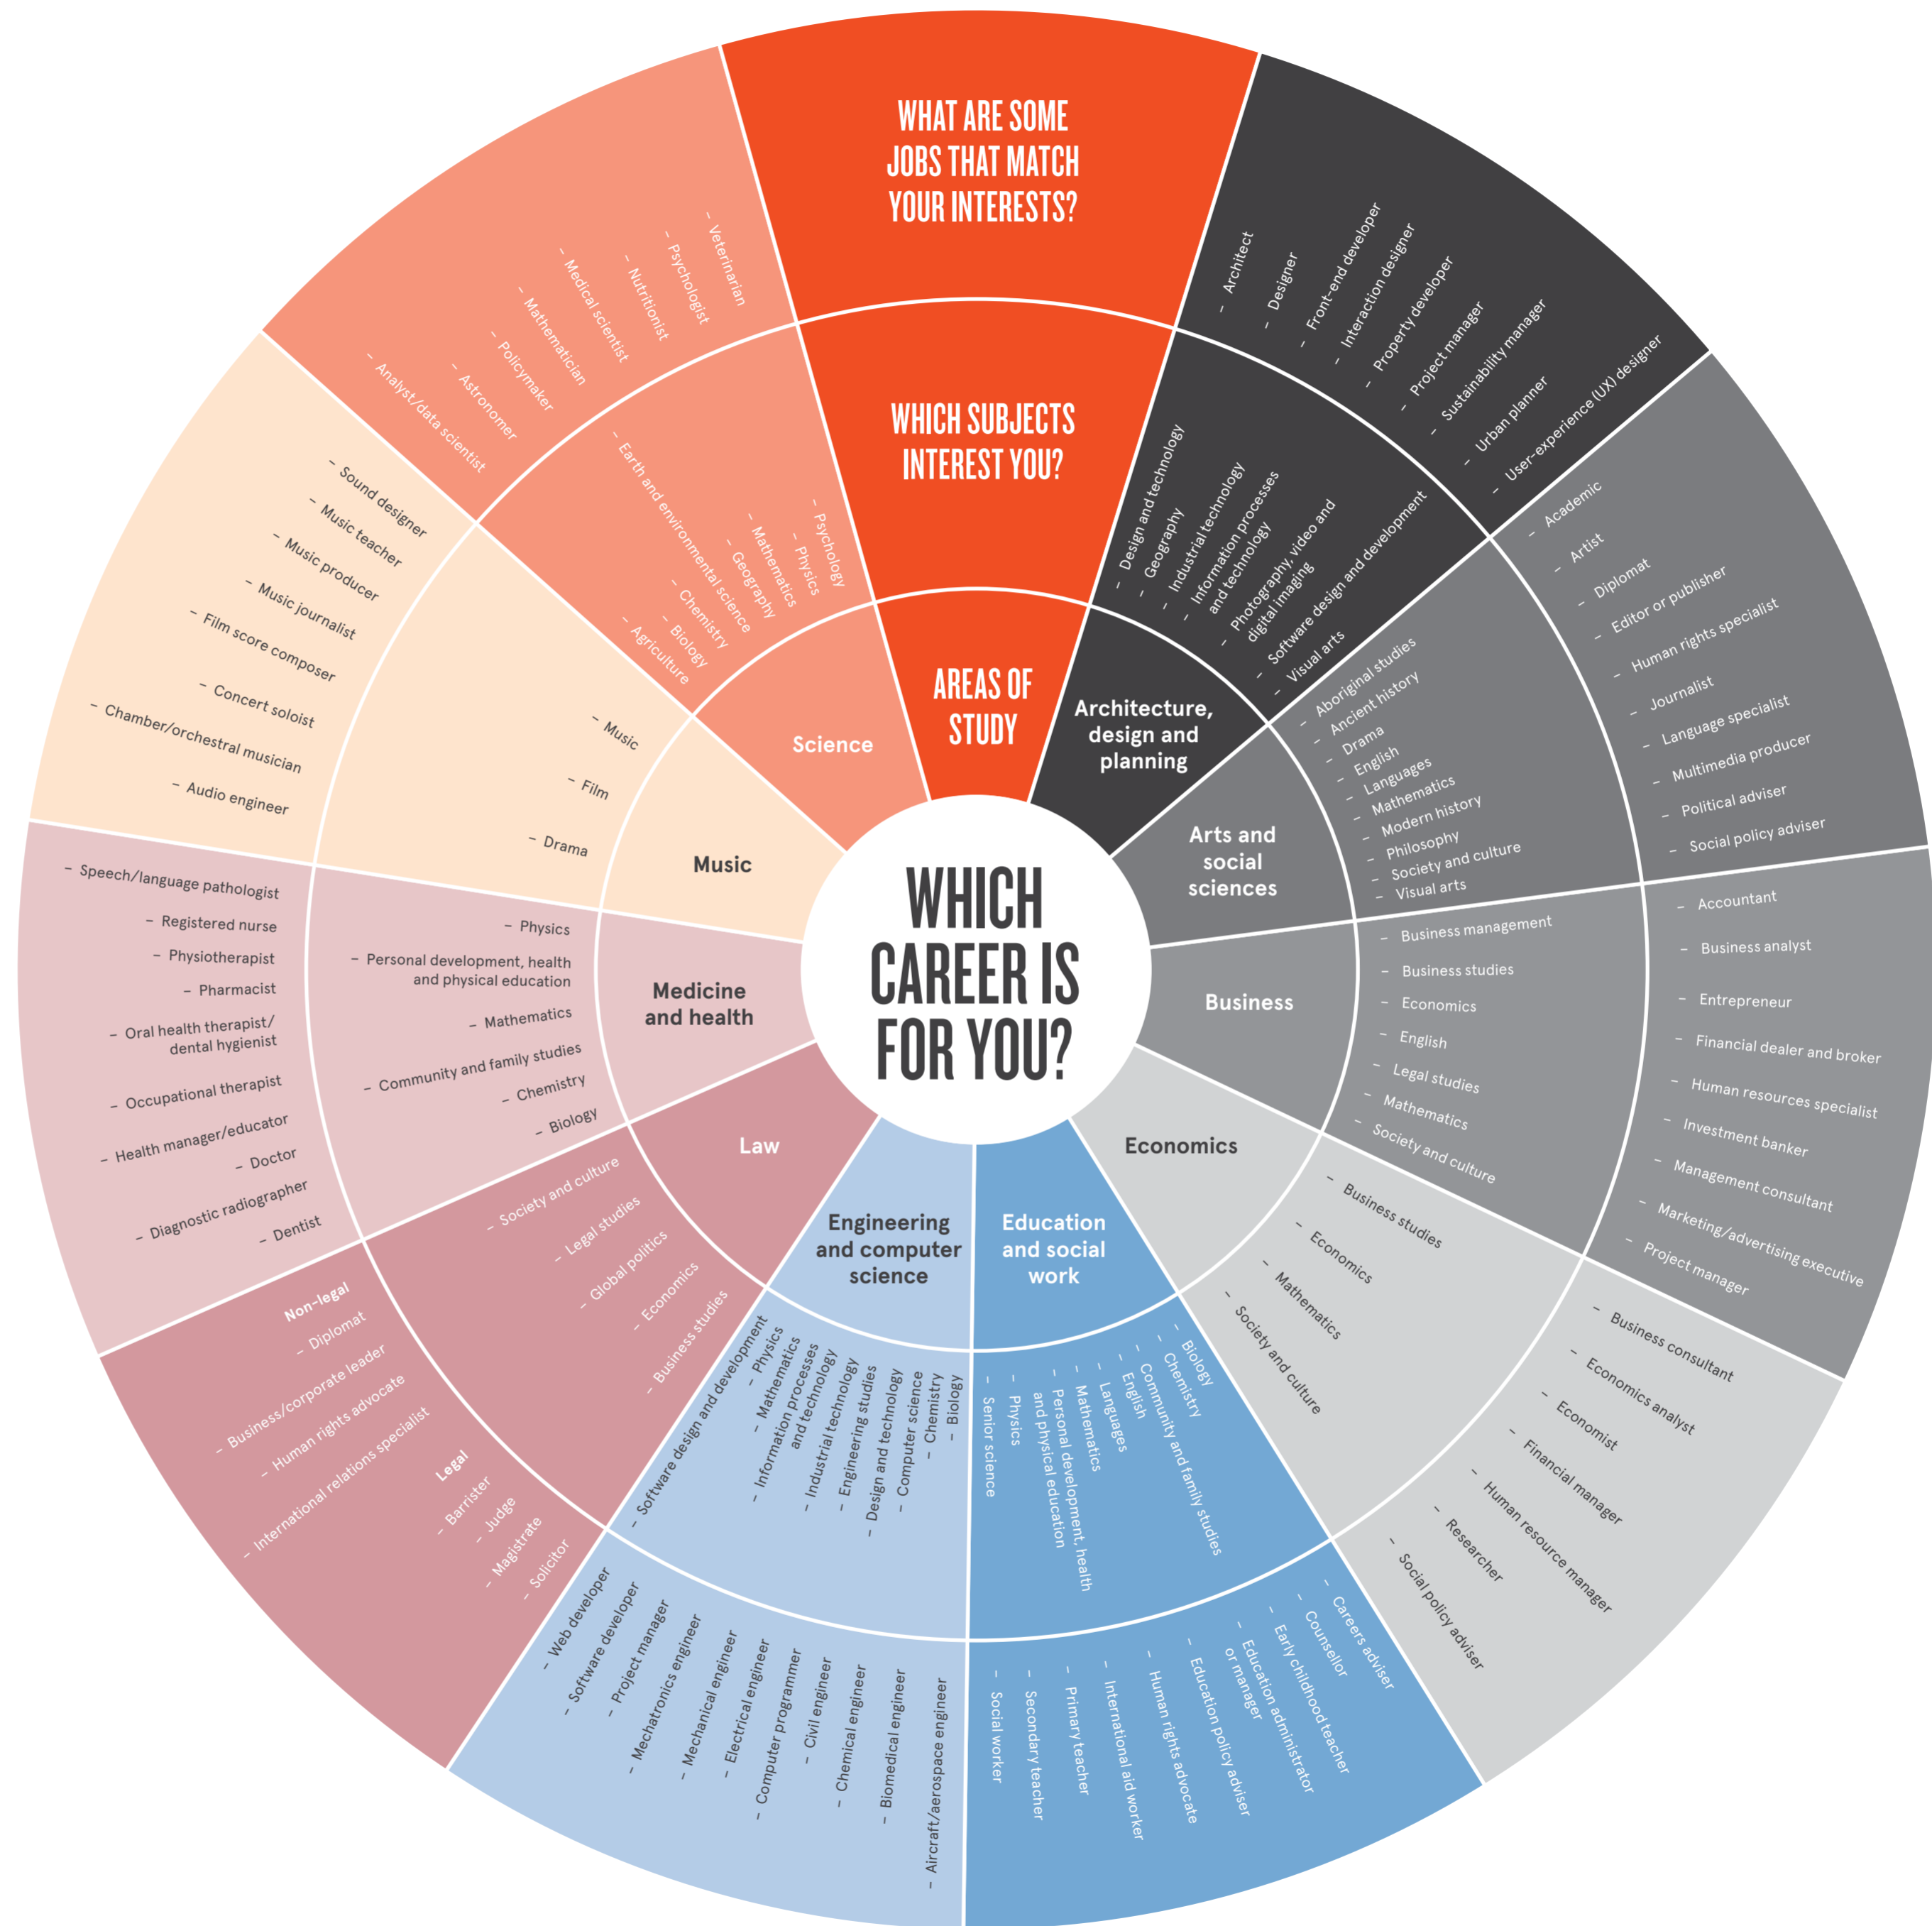

WHICH CAREER IS FOR YOU?

Use this career wheel to ask yourself some key questions, then match the subjects you enjoy and your career aspirations with the areas of study we offer.

Our courses are flexible, so you can explore different options before deciding which path to follow. You can also change your mind later.

For specific course details and admission criteria, see

– sydney.edu.au/courses

THE UNIVERSITY OF SYDNEY