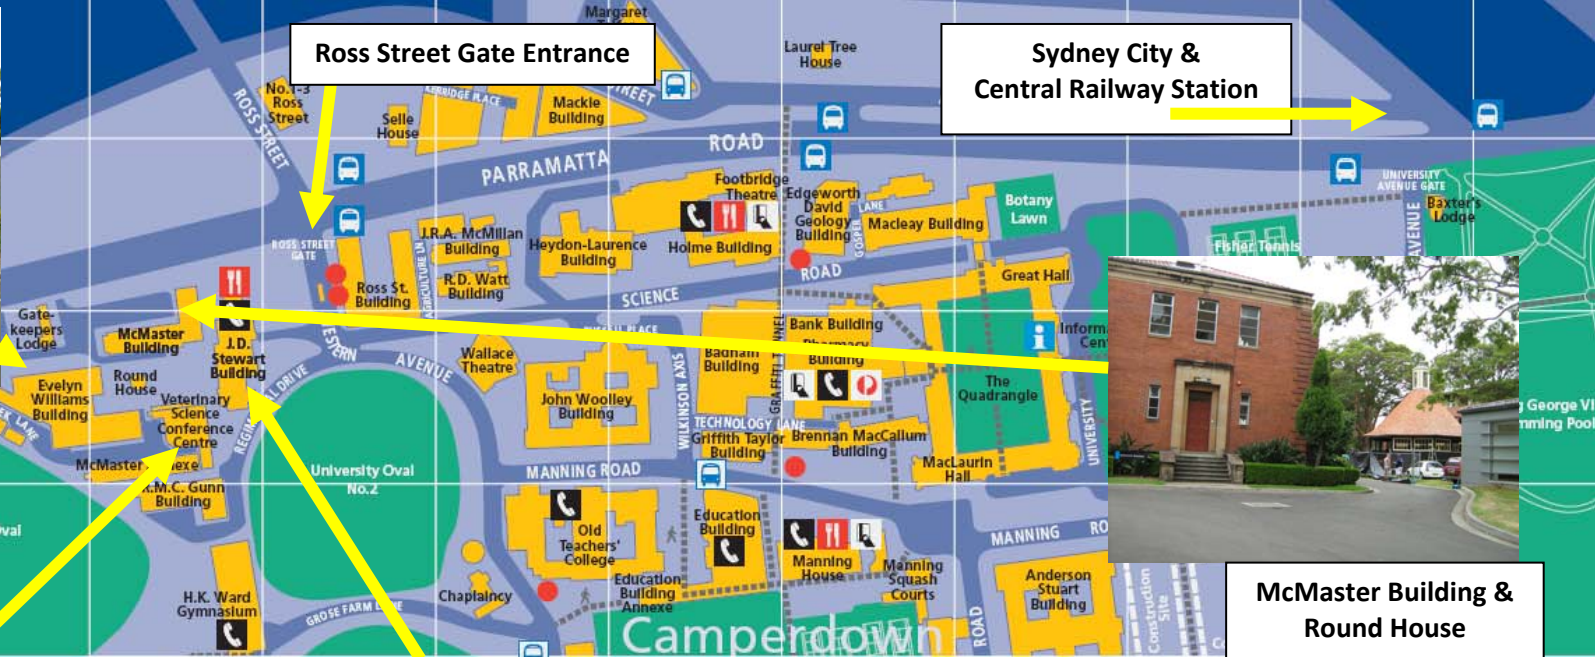

University Veterinary Teaching Hospital Sydney

Ross Street Gate Entrance

Sydney City & Central Railway Station

McMaster Building & Round House

Veterinary Science Conference Centre

J.D. Stewart Building Faculty Office

City Road Gate Entrance

Camperdown Campus Map