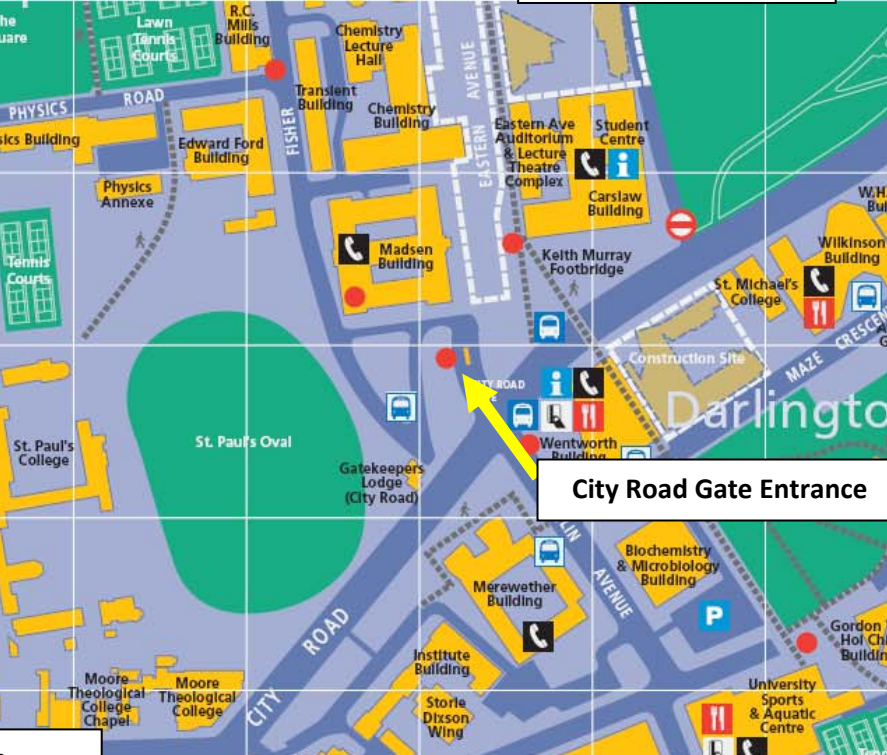

University Veterinary Teaching Hospital Sydney

Ross Street Gate Entrance

Sydney City & Central Railway Station

McMaster Building & Round House

Veterinary Science Conference Centre

J.D. Stewart Building Faculty Office

City Road Gate Entrance

Camperdown Campus Map