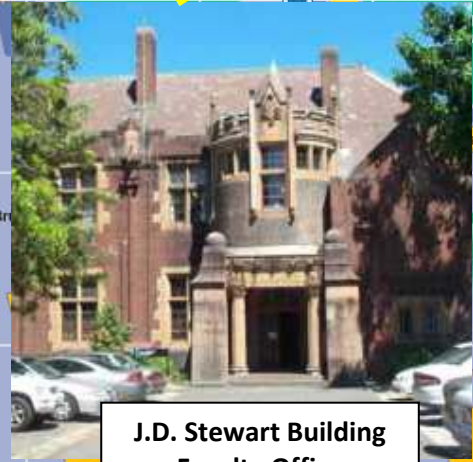

University Veterinary Teaching Hospital Sydney

Ross Street Gate Entrance

Sydney City & Central Railway Station

McMaster Building & Round House

Veterinary Science Conference Centre

J.D. Stewart Building Faculty Office