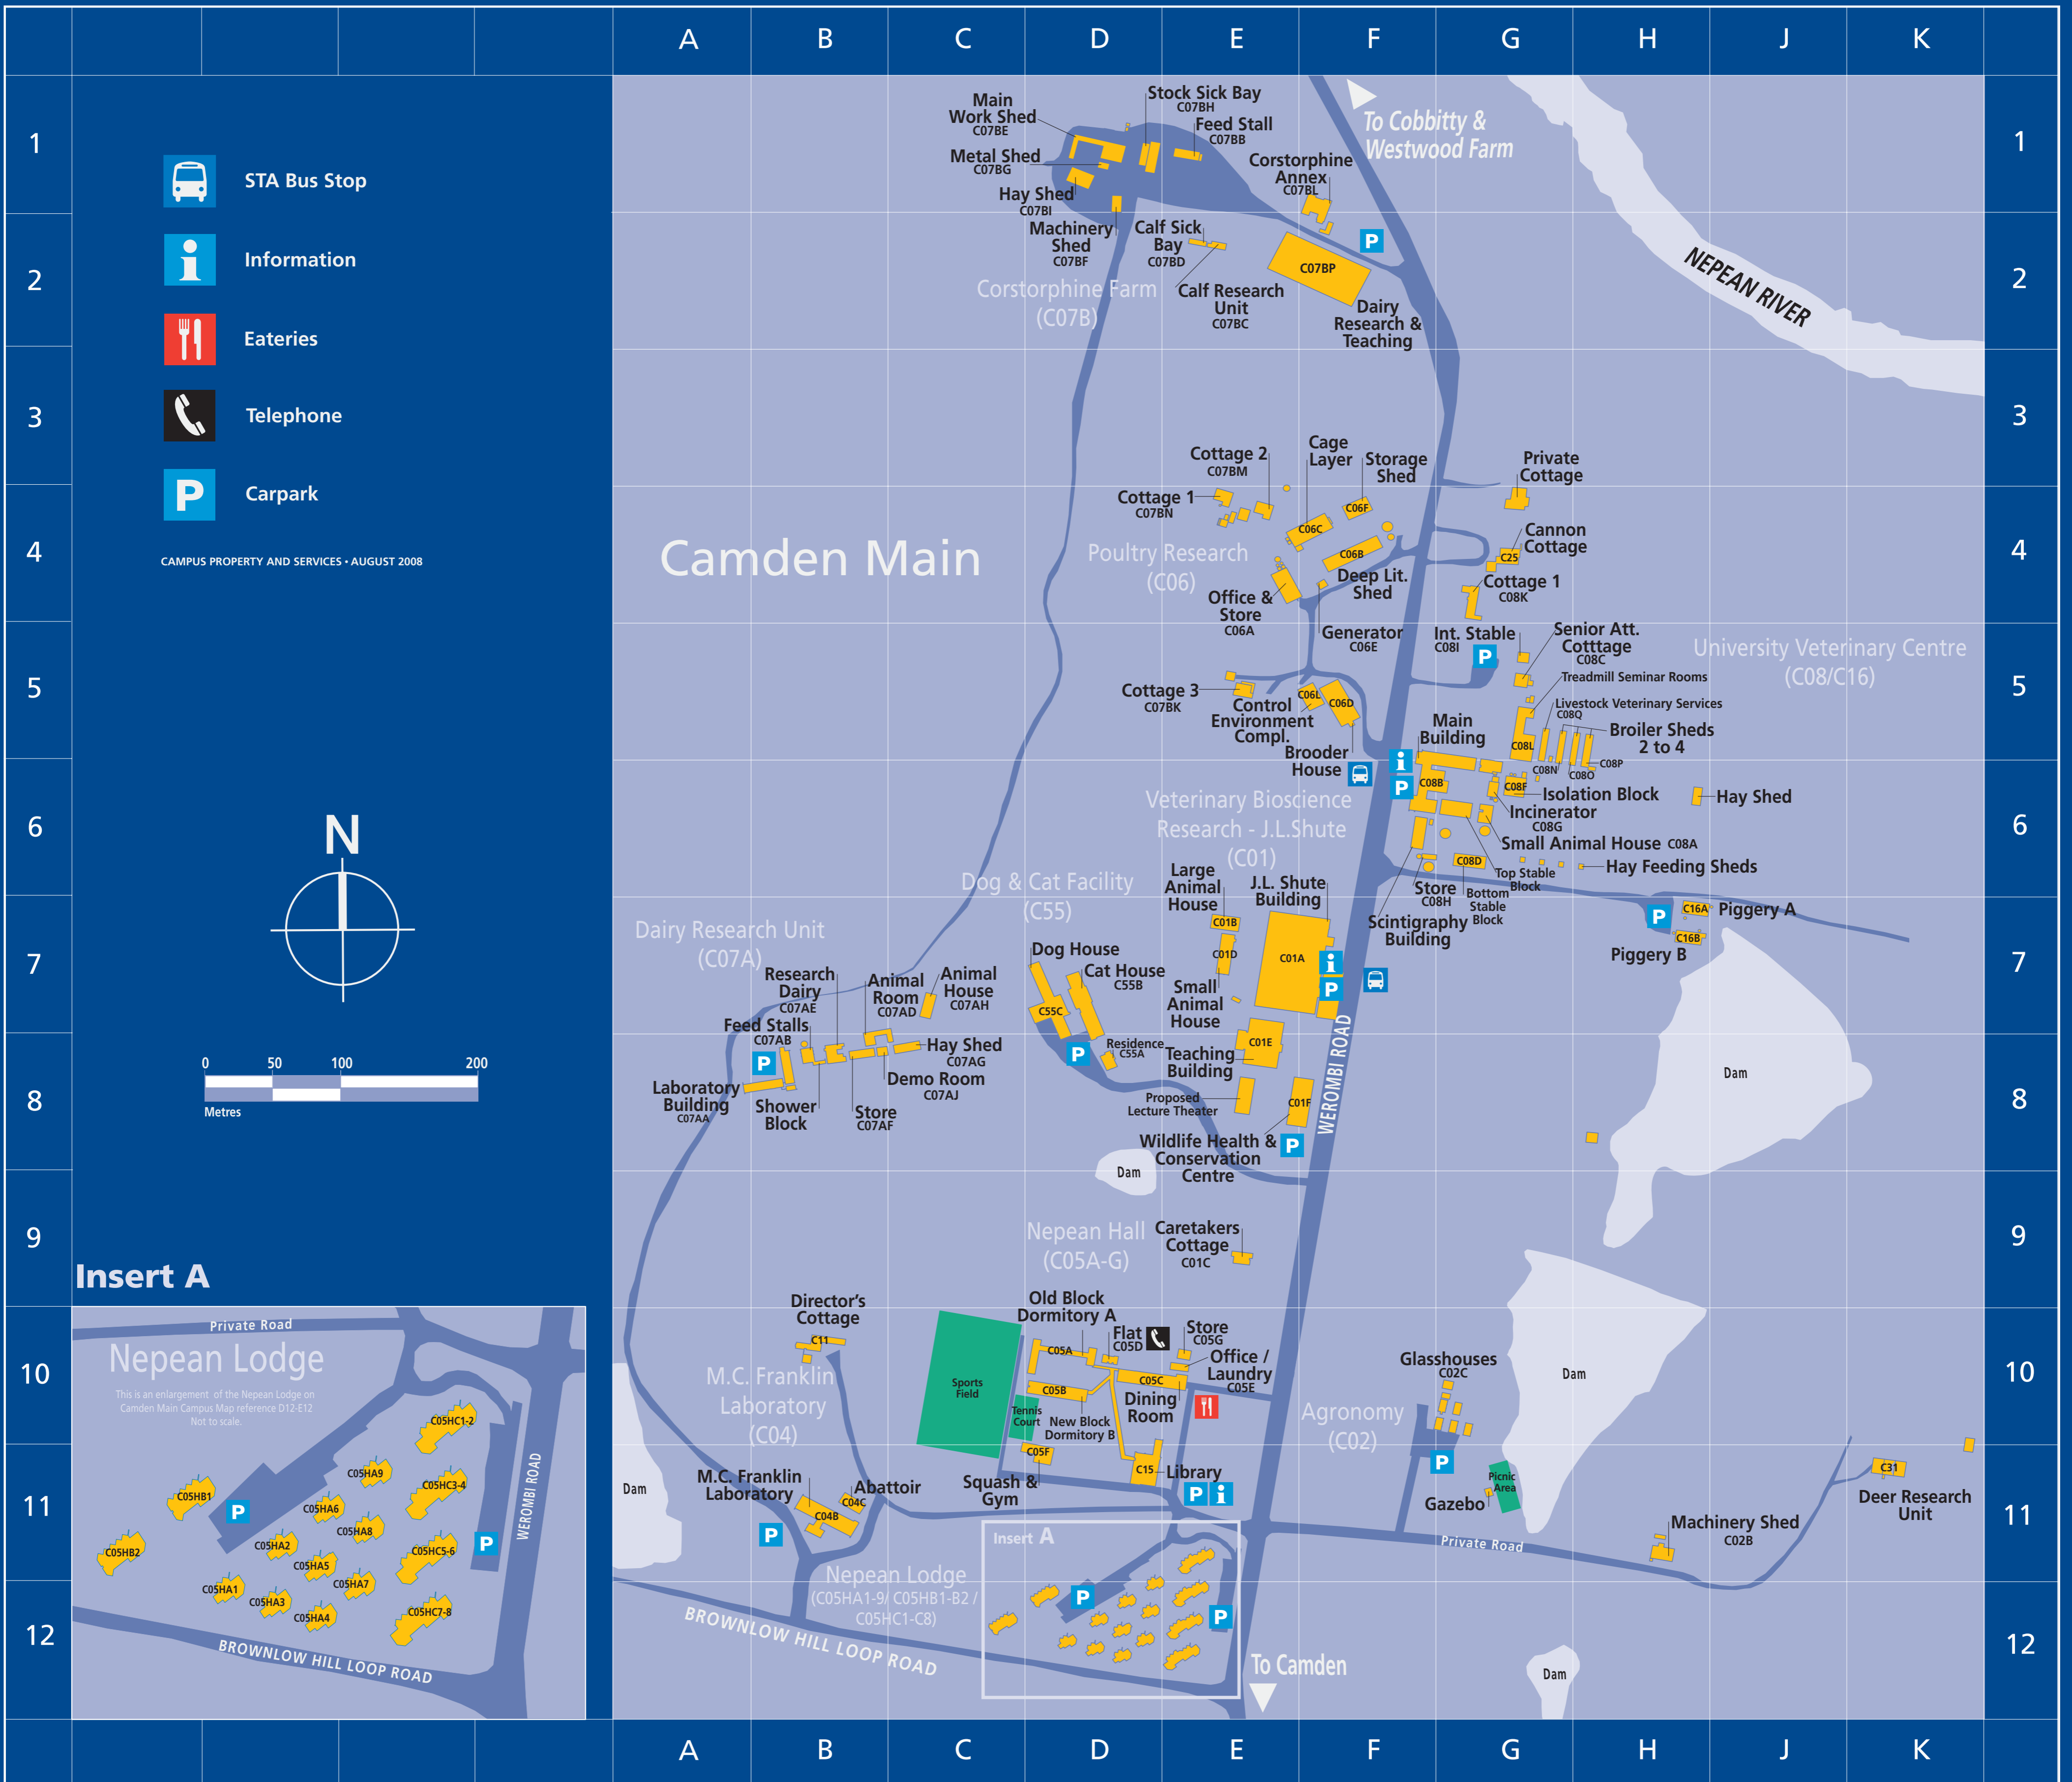

CAMDEN MAIN

Directory

University Buildings

J.L. Shute Building

- E7 J.L. Shute Building (C01A)
- E7 Small Animal House (C01B)
- E9 Caretaker's Cottage (C01C)
- E7 Large Animal House (C01D)
- E8 General Teaching Building (C01E)
- E8 Wildlife Health & Conservation Centre (C01F)